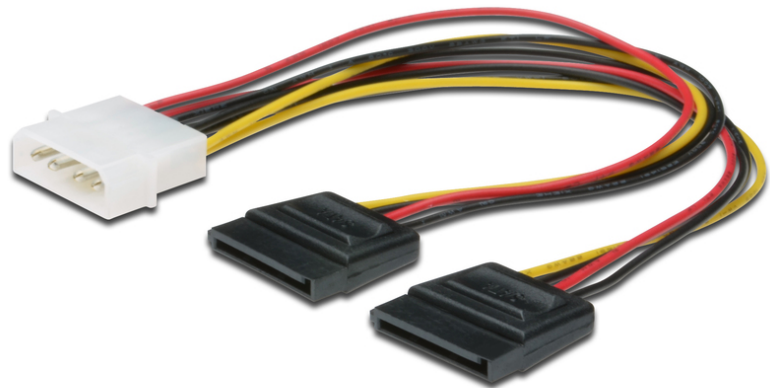

# DIGITUS Cabo de alimentação interno

**AK-430400-002-S**  
**EAN 4016032288220**

**Internal Y-splitter power supply cable 0.2m, IDE - 2x SATA 15pin connector**

Most SATA hard disks need a special SATA connector for power supply. This adaptor helps to connect Hard disks to power supply units which don't have SATA power connectors. You also can use it as extension power cable to a SATA HDD.

**Ligação e alimentação seguras**

- Molex 5.25" , plug <=> 2x SATA 15-pin, jack

**Attributes**

- Assortment: Internal Power Supply Cables
- AWG: 20
- Color cable: various
- Color connector: black
- Connector 1: IDE (5,25") power plug
- Connector 2: 2x SATA 15-pin jack
- Hoods: plastic
- Wire material: CU
- Length: 0.2 m
- Shielding: Unshielded