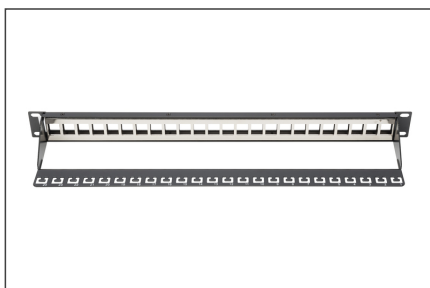

More images:

Safety notes

- Protect product from moisture