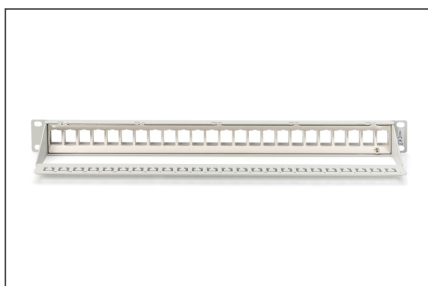

More images:

Safety notes

- Protect product from moisture