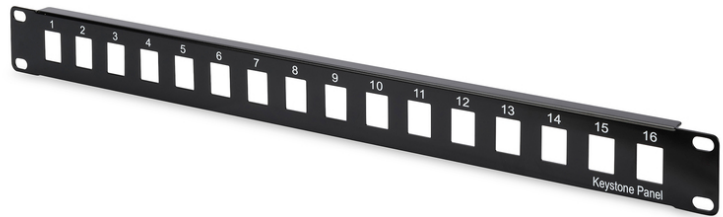

DIGITUS Modular Patch Panel, 16-port

DN-91400
EAN 4016032280750

Modular Patch Panel, unshielded, 16-port blank, 1U, rack mount, black RAL 9005

The Modular Patch Panel from DIGITUS® is available as 16- or 24-port version. The 1.5 mm cold rolled c-steel provides the best storage of your Keystone Modules.

- Características gerais:

- Cor: Preto RAL9005

Attributes

- Color: black, RAL 9005
- Ports: 16
- Units: 1

Logistics						
	Number (pcs)	Weight (kg)	Depth (cm)	Width (cm)	Height (cm)	cm ³
Packaging Unit Carton	64	22.02	58.00	24.00	25.00	34,800.00
Packaging Unit Inside	8	2.75	56.50	10.00	7.50	4,237.50
Packaging Unit Single	1	0.34	48.50	4.30	1.50	312.83
Net single without Packaging	1	0.00	0.00	0.00	0.00	0.00