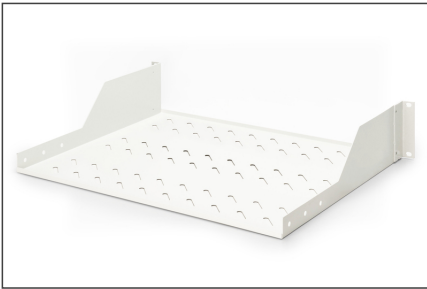

Safety notes

- When installing and using the accessory product for network cabinets, observe the respective safety instructions of the manufacturer or the cabinet system in which you want to use the accessory.

EU responsible person

EU based economic operator ensuring the product complies with the required regulations.

ASSMANN Electronic GmbH
Auf dem Schüffel 3
Lüdenscheid, Germany
<https://www.assmann.com>
info@assmann.com