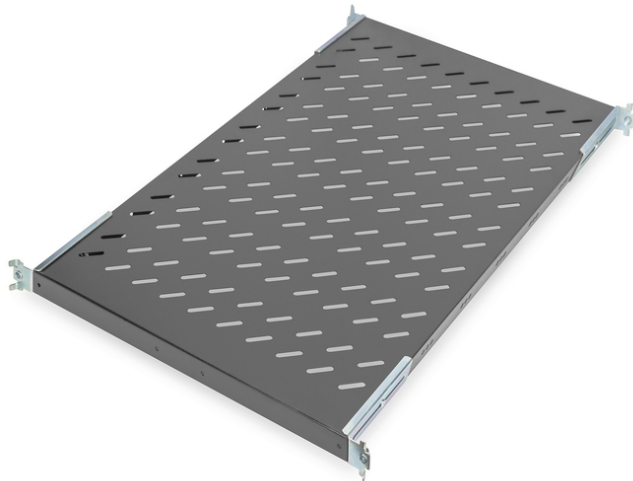

DIGITUS Shelve for Network and Server cabinets

DN-19 TRAY1-1000-ECB
EAN 4016032262480

1U fixed shelf for racks from 1000 mm depth 44x486x770 mm, up to 50 kg, black (RAL 9005)

1U fixed shelf for racks from 1000 mm depth, 44x486x770 mm, up to 50 kg, black (RAL 9005)

- Quatro pontos de fixação nos locais dos ângulos de montagem traseiros e frontais.
- Montagem fixa
- Folha de aço perfurada
- Completo com material de fixação

- Color: black, RAL 9005
- Inch form factor (IEC 60297): 482.6 mm (19")
- Units: 1
- Load capacity: 50 kg
- Suitable cabinet depth: ≥ 1000 mm
- Mounting type: Fixed mounting