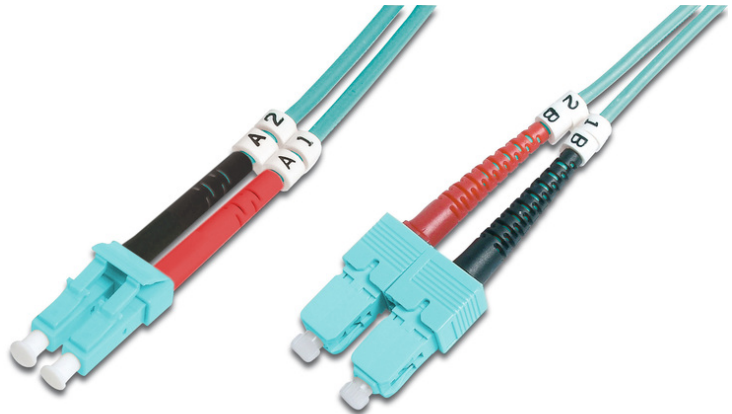

# Fiber Optic Multimode Patch Cord, OM 3, LC / SC

DK-2532-07/3  
EAN 4016032249610

**FO patch cord, duplex, LC to SC MM OM3 50/125 æ, 7 m**

FO patch cord, duplex, LC to SC,MM OM3 50/125 µ, 7 m

**Melhor desempenho e melhor qualidade de ligação com a rede.**

- LSOH
- Boot: two-color
- Color cable: aqua
- Connector 1: LC

- Connector 2: SC
- Fiber diameter: 50/125µ
- Cable type: I-VH 2G50/125µ
- Fiber class: OM3
- Mode: Multimode
- Assortment: Fiber Optic Patch Cables
- Length: 7 m
- Packaging: DIGITUS Polybag

## More images:

Part No.	DK-2532-07/3			
Lenght	7 m			
Cable Type	Duplex MM 50/125		OM3 LSZH	
	END A		END B	
Connector Type	LC		SC	
Insertion Loss (dB)	0.17	0.1	0.14	0.08
Return Loss (dB)	32.2	39.2	34.9	35.3
Q.C.	PASS			