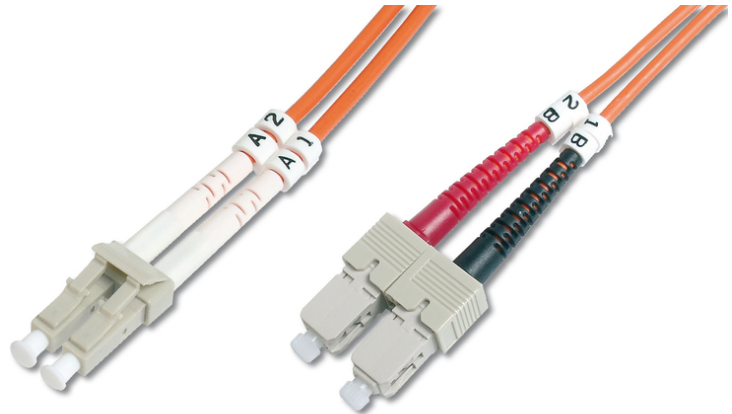

DIGITUS Fiber Optic Multimode Patch Cord, LC / SC

DK-2632-02
EAN 4016032249474

FO patch cord, duplex, LC to SC MM OM1 62.5/125 μ, 2 m

FO patch cord, duplex, LC to SC,MM OM1 62.5/125 μ, 2 m

Melhor desempenho e melhor qualidade de ligação com a rede.

- LSOH
- Assortment: Fiber Optic Patch Cables
- Boot: two-color
- Cable diameter: 2 mm
- Cable type: I-VH 2G62,5/125μ

- Color cable: orange
- Connector 1: LC
- Connector 2: SC
- Fiber class: OM1
- Fiber diameter: 62,5/125μ
- Mode: Multimode
- Packaging: DIGITUS Polybag
- Length: 2 m