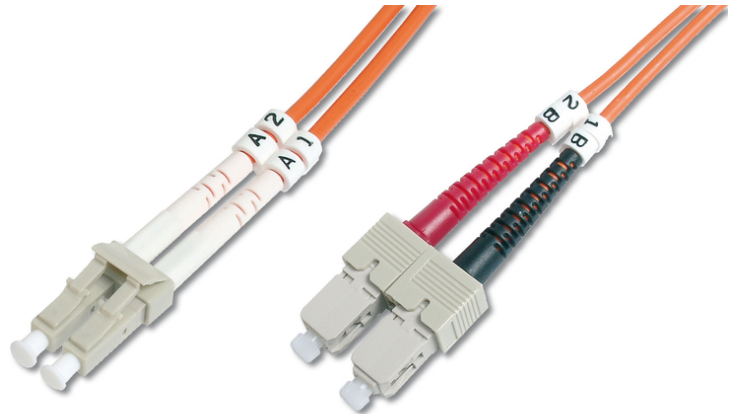

# DIGITUS Fiber Optic Multimode Patch Cord, LC / SC

DK-2632-02  
 EAN 4016032249474

**FO patch cord, duplex, LC to SC MM OM1 62.5/125 μ, 2 m**  
 FO patch cord, duplex, LC to SC,MM OM1 62.5/125 μ, 2 m  
**Melhor desempenho e melhor qualidade de ligação com a rede.**

- LSOH

**Attributes**

- Assortment: Fiber Optic Patch Cables
- Boot: two-color
- Cable diameter: 2 mm

- Cable type: I-VH 2G62,5/125μ
- Color cable: orange
- Connector 1: LC
- Connector 2: SC
- Fiber class: OM1
- Fiber diameter: 62,5/125μ
- Mode: Multimode
- Packaging: DIGITUS Polybag
- Length: 2 m