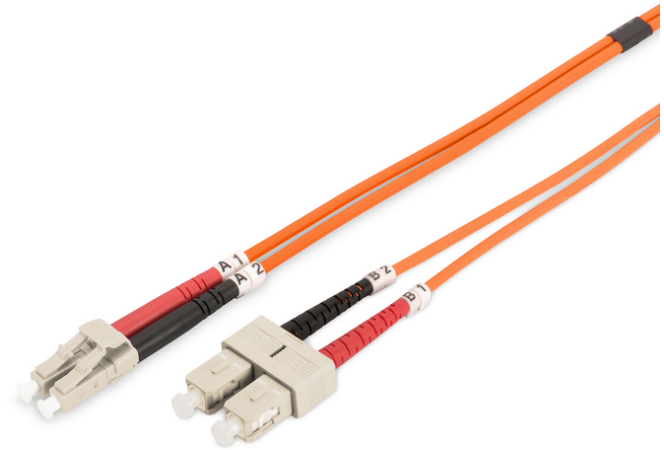

DIGITUS Fiber Optic Multimode Patch Cord, LC / SC

DK-2532-10
EAN 4016032249450

FO patch cord, duplex, LC to SC MM OM2 50/125 æ, 10 m

FO patch cord, duplex, LC to SC,MM OM2 50/125 µ, 10 m

Melhor desempenho e melhor qualidade de ligação com a rede.

- LSOH
- Boot: two-color
- Color cable: orange
- Connector 1: LC

- Connector 2: SC
- Fiber diameter: 50/125µ
- Cable type: I-VH 2G50/125µ
- Fiber class: OM2
- Mode: Multimode
- Assortment: Fiber Optic Patch Cables
- Length: 10 m
- Packaging: DIGITUS Polybag

More images:

Part No.	DK-2532-10			
Lenght	10 m			
Cable Type	Duplex MM 50/125		OM2 LSZH	
	END A		END B	
Connector Type	LC		SC	
	0.1	0.06	0.12	0.11
Insertion Loss (dB)	0.1	0.06	0.12	0.11
Return Loss (dB)	31.9	31.3	33.1	35.9
Q.C.	PASS			