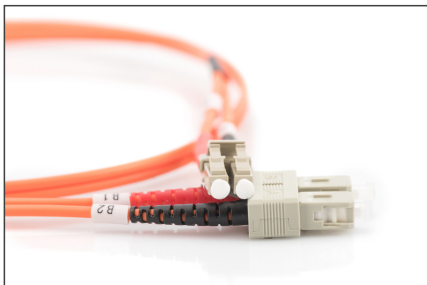

DIGITUS Fiber Optic Multimode Patch Cord, LC / SC

DK-2532-10
EAN 4016032249450

FO patch cord, duplex, LC to SC MM OM2 50/125 æ, 10 m

FO patch cord, duplex, LC to SC,MM OM2 50/125 µ, 10 m

Melhor desempenho e melhor qualidade de ligação com a rede.

- LSOH
- Boot: two-color
- Color cable: orange
- Connector 1: LC

- Connector 2: SC
- Fiber diameter: 50/125µ
- Cable type: I-VH 2G50/125µ
- Fiber class: OM2
- Mode: Multimode
- Assortment: Fiber Optic Patch Cables
- Length: 10 m
- Packaging: DIGITUS Polybag

More images:

Part No.	DK-2532-10			
Lenght	10 m			
Cable Type	Duplex MM 50/125		OM2 LSZH	
	END A		END B	
Connector Type	LC		SC	
	0.1	0.06	0.12	0.11
Insertion Loss (dB)	0.1	0.06	0.12	0.11
Return Loss (dB)	31.9	31.3	33.1	35.9
Q.C.	PASS			