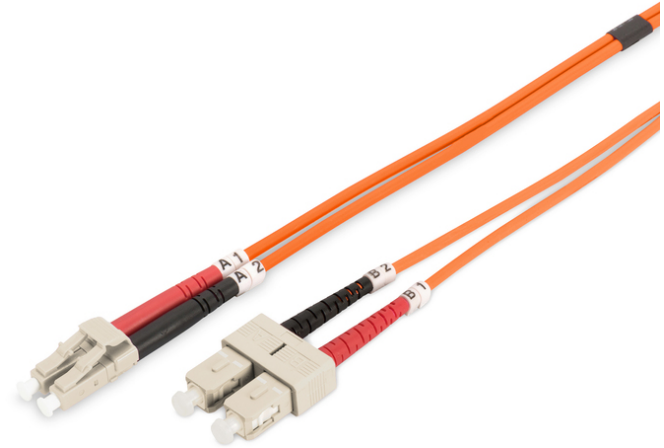

DIGITUS Fiber Optic Multimode Patch Cord, LC / SC

DK-2532-05
EAN 4016032249436

FO patch cord, duplex, LC to SC MM OM2 50/125 æ, 5 m

FO patch cord, duplex, LC to SC,MM OM2 50/125 µ, 5 m

Melhor desempenho e melhor qualidade de ligação com a rede.

- LSOH
- Assortment: Fiber Optic Patch Cables
- Boot: two-color
- Cable type: I-VH 2G50/125µ

- Color cable: orange
- Connector 1: LC
- Connector 2: SC
- Fiber class: OM2
- Fiber diameter: 50/125µ
- Mode: Multimode
- Packaging: DIGITUS Polybag
- Length: 5 m

More images:

Part No.	DK-2532-05			
Lenght	5 m			
Cable Type	Duplex MM 50/125	OM2 LSZH		
	END A	END B		
Connector Type	LC	SC		
Insertion Loss (dB)	0.1	0.06	0.12	0.11
Return Loss (dB)	31.9	31.3	33.1	35.9
Q.C.	PASS			