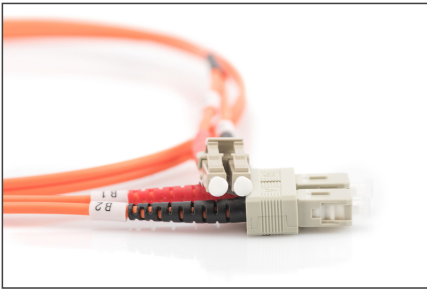

EU responsible person

EU based economic operator ensuring the product complies with the required regulations.

ASSMANN Electronic GmbH
Auf dem Schüffel 3
Lüdenscheid, Germany
<https://www.assmann.com>
info@assmann.com