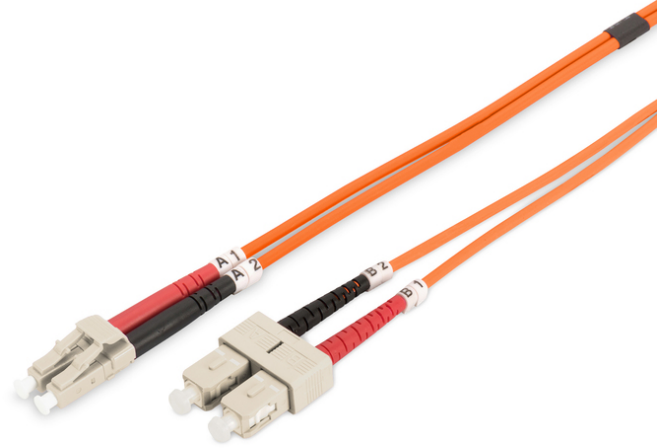

# DIGITUS Fiber Optic Multimode Patch Cord, LC / SC

**DK-2532-05**  
**EAN 4016032249436**

**FO patch cord, duplex, LC to SC MM OM2 50/125 æ, 5 m**

FO patch cord, duplex, LC to SC,MM OM2 50/125 µ, 5 m

**Melhor desempenho e melhor qualidade de ligação com a rede.**

- LSOH
- Boot: two-color
- Color cable: orange
- Connector 1: LC

- Connector 2: SC
- Fiber diameter: 50/125µ
- Cable type: I-VH 2G50/125µ
- Fiber class: OM2
- Mode: Multimode
- Assortment: Fiber Optic Patch Cables
- Length: 5 m
- Packaging: DIGITUS Polybag

**More images:**

Part No.	DK-2532-05			
Lenght	5 m			
Cable Type	Duplex MM 50/125		OM2 LSZH	
	END A		END B	
Connector Type	LC		SC	
Insertion Loss (dB)	0.1	0.06	0.12	0.11
Return Loss (dB)	31.9	31.3	33.1	35.9
Q.C.	PASS			