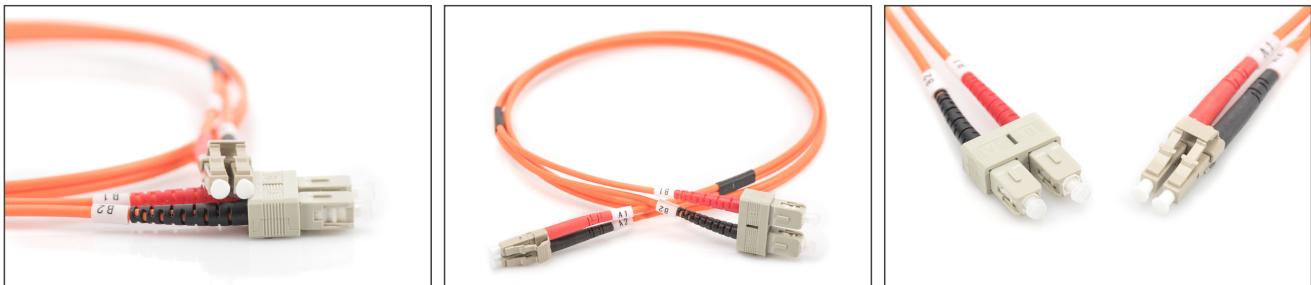

DIGITUS Fiber Optic Multimode Patch Cord, LC / SC

DK-2532-01
 EAN 4016032249399

FO patch cord, duplex, LC to SC MM OM2 50/125 æ, 1 m

FO patch cord, duplex, LC to SC,MM OM2 50/125 µ, 1 m

Melhor desempenho e melhor qualidade de ligação com a rede.

- LSOH
- Boot: two-color
- Color cable: orange
- Connector 1: LC

- Connector 2: SC
- Fiber diameter: 50/125µ
- Cable type: I-VH 2G50/125µ
- Fiber class: OM2
- Mode: Multimode
- Assortment: Fiber Optic Patch Cables
- Length: 1 m
- Packaging: DIGITUS Polybag

More images:

Part No.	DK-2532-01			
Lenght	1 m			
Cable Type	Duplex MM 50/125		OM2 LSZH	
	END A		END B	
Connector Type	LC		SC	
	LC		SC	
Insertion Loss (dB)	0.1	0.06	0.12	0.11
Return Loss (dB)	31.9	31.3	33.1	35.9
Q.C.	PASS			