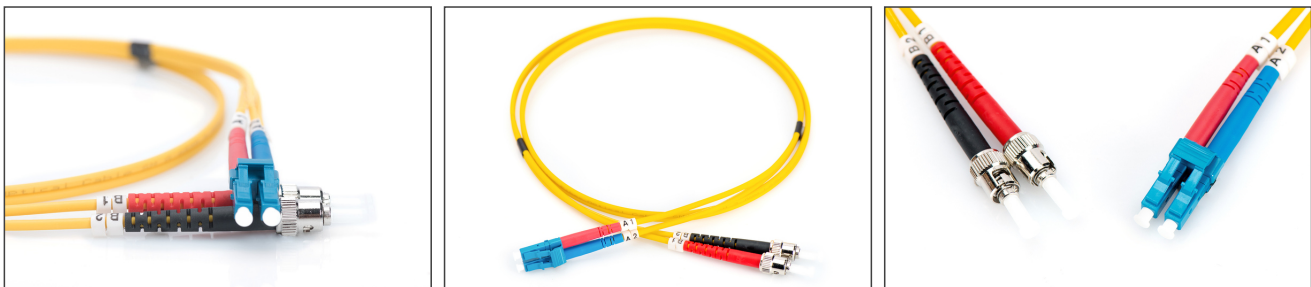

DIGITUS Fiber Optic Singlemode Patch Cord, LC / ST

DK-2931-10
 EAN 4016032249382

FO patch cord, duplex, LC to ST SM OS2 09/125 μ, 10 m
 FO patch cord, duplex, LC to ST, SM OS2 09/125 μ, 10 m
Melhor desempenho e melhor qualidade de ligação com a rede.

- LSOH
- Assortment: Fiber Optic Patch Cables
- Boot: single-color
- Cable diameter: 2 mm
- Cable type: I-VH 2E9/125μ

- Color cable: yellow
- Connector 1: LC
- Connector 2: ST
- Fiber class: OS2
- Fiber diameter: 9/125μ
- Mode: Singlemode
- Packaging: DIGITUS Polybag
- Length: 10 m

More images:

Part No.	DK-2931-10			
Lenght	10 m			
Cable Type	Duplex SM 9/125		OS2 LSZH	
	END A		END B	
Connector Type	LC		ST	
Insertion Loss (dB)	0.07	0.08	0.08	0.05
Return Loss (dB)	50.5	52.4	55.0	52.3
Q.C.	PASS			