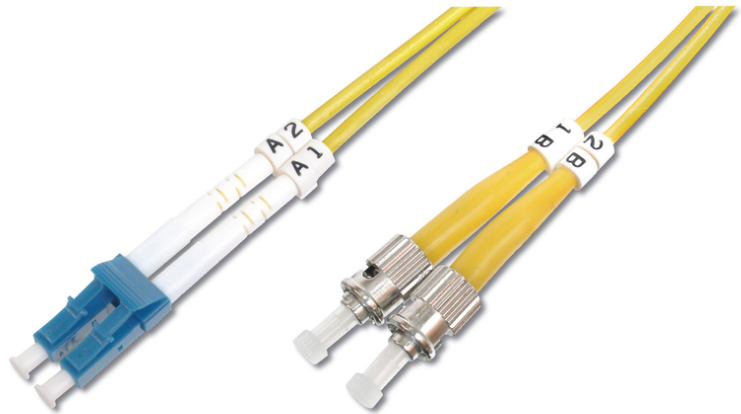

DIGITUS Fiber Optic Singlemode Patch Cord, LC / ST

DK-2931-10
 EAN 4016032249382

FO patch cord, duplex, LC to ST SM OS2 09/125 μ, 10 m
 FO patch cord, duplex, LC to ST, SM OS2 09/125 μ, 10 m
Melhor desempenho e melhor qualidade de ligação com a rede.

- LSOH
- Assortment: Fiber Optic Patch Cables
- Boot: single-color
- Cable diameter: 2 mm
- Cable type: I-VH 2E9/125μ

- Color cable: yellow
- Connector 1: LC
- Connector 2: ST
- Fiber class: OS2
- Fiber diameter: 9/125μ
- Mode: Singlemode
- Packaging: DIGITUS Polybag
- Length: 10 m

More images:

Part No.	DK-2931-10			
Lenght	10 m			
Cable Type	Duplex SM 9/125		OS2 LSZH	
	END A		END B	
Connector Type	LC		ST	
Insertion Loss (dB)	0.07	0.08	0.08	0.05
Return Loss (dB)	50.5	52.4	55.0	52.3
Q.C.	PASS			