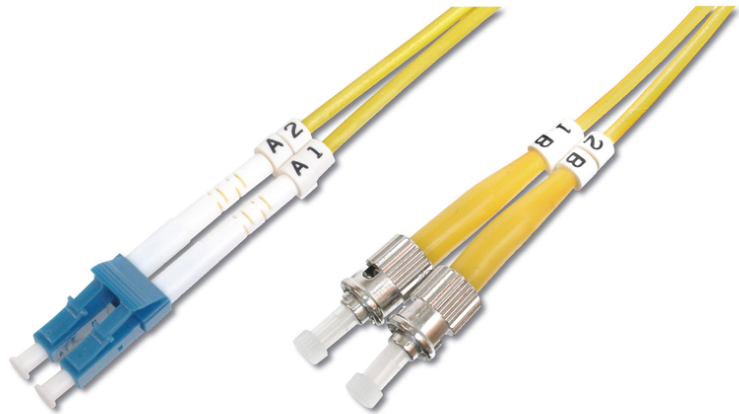

DIGITUS Fiber Optic Singlemode Patch Cord, LC / ST

DK-2931-10
EAN 4016032249382

FO patch cord, duplex, LC to ST SM OS2 09/125 æ, 10 m

FO patch cord, duplex, LC to ST, SM OS2 09/125 µ, 10 m

Melhor desempenho e melhor qualidade de ligação com a rede.

- LSOH
- Boot: single-color
- Color cable: yellow
- Connector 1: LC

- Connector 2: ST
- Fiber diameter: 9/125µ
- Cable type: I-VH 2E9/125µ
- Fiber class: OS2
- Mode: Singlemode
- Assortment: Fiber Optic Patch Cables
- Length: 10 m
- Packaging: DIGITUS Polybag

More images:

Part No.	DK-2931-10			
Lenght	10 m			
Cable Type	Duplex SM 9/125		OS2 LSZH	
	END A		END B	
Connector Type	LC		ST	
Insertion Loss (dB)	0.07	0.08	0.08	0.05
Return Loss (dB)	50.5	52.4	55.0	52.3
Q.C.	PASS			