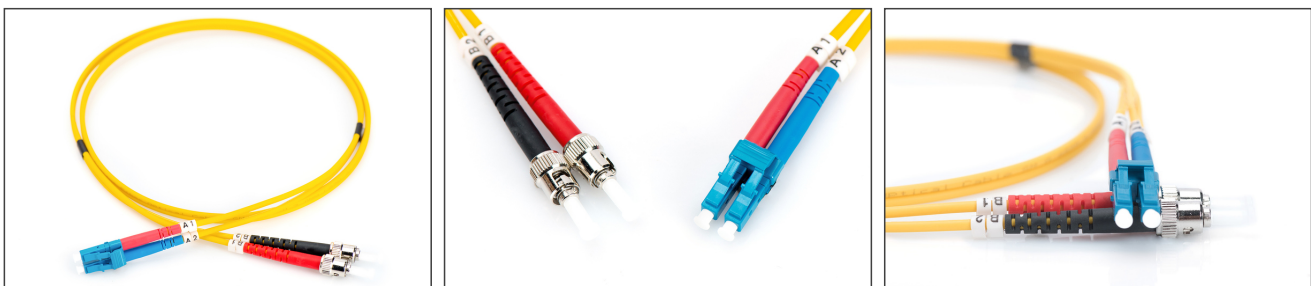

DIGITUS Fiber Optic Singlemode Patch Cord, LC / ST

DK-2931-05
 EAN 4016032249368

FO patch cord, duplex, LC to ST SM OS2 09/125 æ, 5 m

FO patch cord, duplex, LC to ST, SM OS2 09/125 µ, 5 m

Melhor desempenho e melhor qualidade de ligação com a rede.

- LSOH
- Boot: single-color
- Color cable: yellow
- Connector 1: LC

- Connector 2: ST
- Fiber diameter: 9/125µ
- Cable type: I-VH 2E9/125µ
- Fiber class: OS2
- Mode: Singlemode
- Assortment: Fiber Optic Patch Cables
- Length: 5 m
- Packaging: DIGITUS Polybag

More images:

Part No.	DK-2931-05			
Lenght	5 m			
Cable Type	Duplex SM 9/125		OS2 LSZH	
	END A		END B	
Connector Type	LC		ST	
Insertion Loss (dB)	0.07	0.08	0.08	0.05
Return Loss (dB)	50.5	52.4	55.0	52.3
Q.C.	PASS			