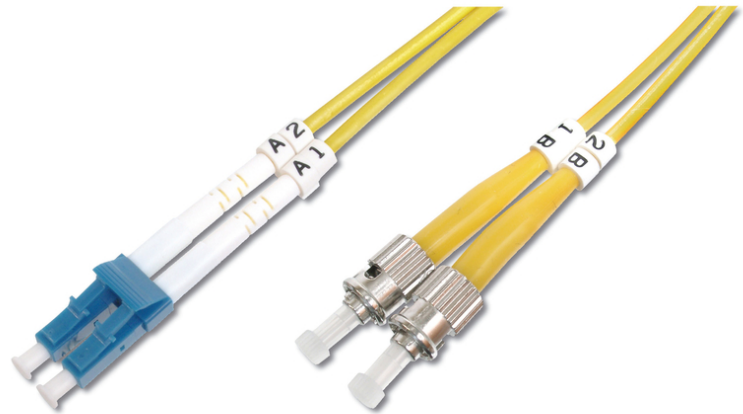

DIGITUS Fiber Optic Singlemode Patch Cord, LC / ST

DK-2931-05
 EAN 4016032249368

FO patch cord, duplex, LC to ST SM OS2 09/125 æ, 5 m

FO patch cord, duplex, LC to ST, SM OS2 09/125 µ, 5 m

Melhor desempenho e melhor qualidade de ligação com a rede.

- LSOH
- Boot: single-color
- Color cable: yellow
- Connector 1: LC

- Connector 2: ST
- Fiber diameter: 9/125µ
- Cable type: I-VH 2E9/125µ
- Fiber class: OS2
- Mode: Singlemode
- Assortment: Fiber Optic Patch Cables
- Length: 5 m
- Packaging: DIGITUS Polybag

More images:

Part No.	DK-2931-05			
Lenght	5 m			
Cable Type	Duplex SM 9/125		OS2 LSZH	
	END A		END B	
Connector Type	LC		ST	
Insertion Loss (dB)	0.07	0.08	0.08	0.05
Return Loss (dB)	50.5	52.4	55.0	52.3
Q.C.	PASS			