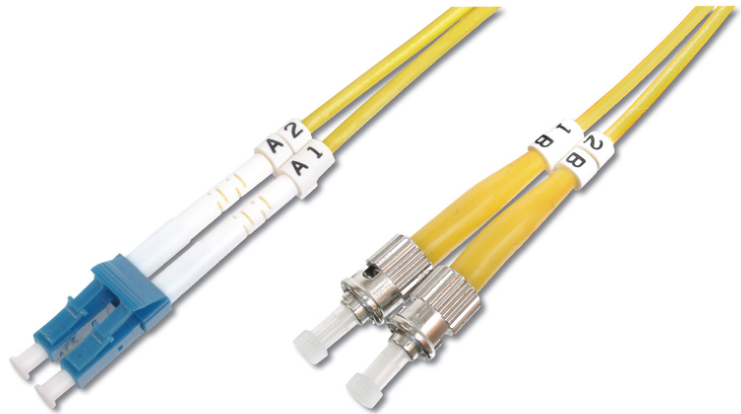

DIGITUS Fiber Optic Singlemode Patch Cord, LC / ST

DK-2931-03
EAN 4016032249351

FO patch cord, duplex, LC to ST SM OS2 09/125 æ, 3 m

FO patch cord, duplex, LC to ST, SM OS2 09/125 µ, 3 m

Melhor desempenho e melhor qualidade de ligação com a rede.

- LSOH
- Boot: single-color
- Color cable: yellow
- Connector 1: LC

- Connector 2: ST
- Fiber diameter: 9/125µ
- Cable type: I-VH 2E9/125µ
- Fiber class: OS2
- Mode: Singlemode
- Assortment: Fiber Optic Patch Cables
- Length: 3 m
- Packaging: DIGITUS Polybag

More images:

Part No.	DK-2931-03			
Length	3 m			
Cable Type	Duplex SM 9/125		OS2 LSZH	
	END A	END B		
Connector Type	LC	ST		
Insertion Loss (dB)	0.07	0.08	0.08	0.05
	Return Loss (dB)	50.5	52.4	55.0
Q.C.	PASS			