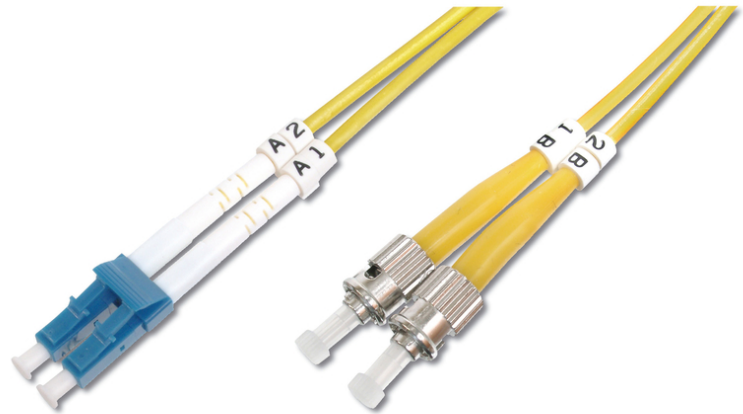

DIGITUS Fiber Optic Singlemode Patch Cord, LC / ST

DK-2931-01
 EAN 4016032249337

FO patch cord, duplex, LC to ST SM OS2 09/125 æ, 1 m

FO patch cord, duplex, LC to ST, SM OS2 09/125 µ, 1 m

Melhor desempenho e melhor qualidade de ligação com a rede.

- LSOH
- Boot: single-color
- Color cable: yellow
- Connector 1: LC

- Connector 2: ST
- Fiber diameter: 9/125µ
- Cable type: I-VH 2E9/125µ
- Fiber class: OS2
- Mode: Singlemode
- Assortment: Fiber Optic Patch Cables
- Length: 1 m
- Packaging: DIGITUS Polybag

More images:

Part No.	DK-2931-01			
Length	1 m			
Cable Type	Duplex SM 9/125		OS2 LSZH	
	END A	END B		
Connector Type	LC		ST	
Insertion Loss (dB)	0.07	0.08	0.08	0.05
Return Loss (dB)	50.5	52.4	55.0	52.3
Q.C.	PASS			