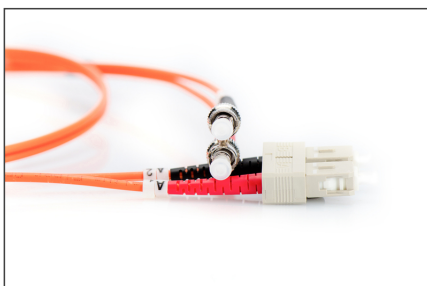

DIGITUS Fiber Optic Multimode Patch Cord, ST / SC

DK-2512-02
 EAN 4016032248613

FO patch cord, duplex, ST to SC MM OM2 50/125 æ, 2 m

FO patch cord, duplex, ST to SC,MM OM2 50/125 µ, 2 m

Melhor desempenho e melhor qualidade de ligação com a rede.

- LSOH
- Boot: two-color
- Color cable: orange
- Connector 1: ST

- Connector 2: SC
- Fiber diameter: 50/125µ
- Cable type: I-VH 2G50/125µ
- Fiber class: OM2
- Mode: Multimode
- Assortment: Fiber Optic Patch Cables
- Length: 2 m
- Packaging: DIGITUS Polybag

More images:

Part No.	DK-2512-02			
Lenght	2 m			
Cable Type	Duplex MM 50/125		OM2 LSZH	
	END A		END B	
Connector Type	ST		SC	
	0.17	0.10	0.15	0.11
Insertion Loss (dB)	0.17	0.10	0.15	0.11
Return Loss (dB)	36.5	35.6	40.0	36.7
Q.C.	PASS			