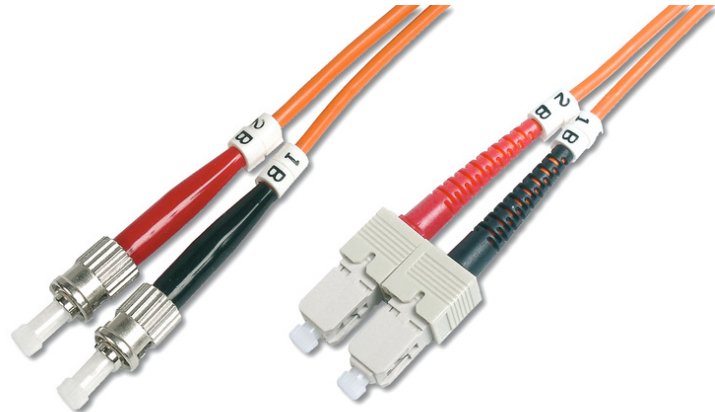

DIGITUS Fiber Optic Multimode Patch Cord, ST / SC

DK-2512-02
 EAN 4016032248613

FO patch cord, duplex, ST to SC MM OM2 50/125 æ, 2 m

FO patch cord, duplex, ST to SC,MM OM2 50/125 µ, 2 m

Melhor desempenho e melhor qualidade de ligação com a rede.

- LSOH
- Boot: two-color
- Color cable: orange
- Connector 1: ST

- Connector 2: SC
- Fiber diameter: 50/125µ
- Cable type: I-VH 2G50/125µ
- Fiber class: OM2
- Mode: Multimode
- Assortment: Fiber Optic Patch Cables
- Length: 2 m
- Packaging: DIGITUS Polybag

More images:

Part No.	DK-2512-02			
Lenght	2 m			
Cable Type	Duplex MM 50/125		OM2 LSZH	
	END A		END B	
Connector Type	ST		SC	
	0.17	0.10	0.15	0.11
Insertion Loss (dB)	0.17	0.10	0.15	0.11
Return Loss (dB)	36.5	35.6	40.0	36.7
Q.C.	PASS			