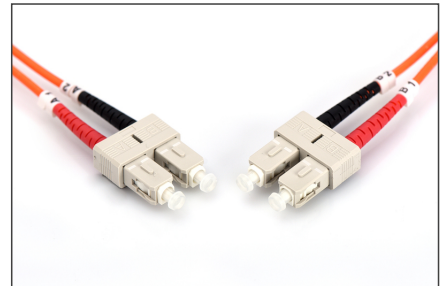

DIGITUS Fiber Optic Multimode Patch Cord, SC / SC

DK-2522-10
 EAN 4016032248453

FO patch cord, duplex, SC to SC MM OM2 50/125 æ, 10 m

FO patch cord, duplex, SC to SC,MM OM2 50/125 µ, 10 m

Melhor desempenho e melhor qualidade de ligação com a rede.

- LSOH
- Assortment: Fiber Optic Patch Cables
- Boot: two-color
- Cable diameter: 2 mm
- Cable type: I-VH 2G50/125µ

- Color cable: orange
- Connector 1: SC
- Connector 2: SC
- Fiber class: OM2
- Fiber diameter: 50/125µ
- Mode: Multimode
- Packaging: DIGITUS Polybag
- Length: 10 m

More images:

Part No.	DK-2522-10			
Lenght	10 m			
Cable Type	Duplex MM 50/125		OM2 LSZH	
	END A		END B	
Connector Type	SC		SC	
Insertion Loss (dB)	0.05	0.17	0.18	0.13
Return Loss (dB)	35.8	36.8	39.5	38.8
Q.C.	PASS			