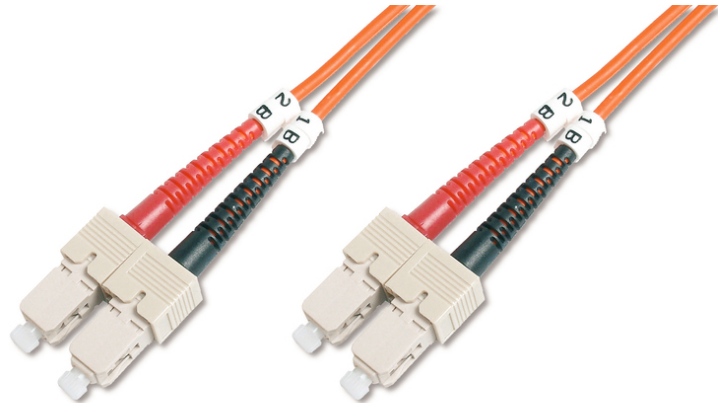

DIGITUS Fiber Optic Multimode Patch Cord, SC / SC

DK-2522-10
EAN 4016032248453

FO patch cord, duplex, SC to SC MM OM2 50/125 æ, 10 m

FO patch cord, duplex, SC to SC,MM OM2 50/125 µ, 10 m

Melhor desempenho e melhor qualidade de ligação com a rede.

- LSOH

Attributes

- Assortment: Fiber Optic Patch Cables
- Boot: two-color
- Cable diameter: 2 mm

- Cable type: I-VH 2G50/125µ
- Color cable: orange
- Connector 1: SC
- Connector 2: SC
- Fiber class: OM2
- Fiber diameter: 50/125µ
- Mode: Multimode
- Packaging: DIGITUS Polybag
- Length: 10 m

More images:

Part No.	DK-2522-10			
Lenght	10 m			
Cable Type	Duplex MM 50/125		OM2 LSZH	
	END A		END B	
Connector Type	SC		SC	
Insertion Loss (dB)	0.05	0.17	0.18	0.13
Return Loss (dB)	35.8	36.8	39.5	38.8
Q.C.	PASS			