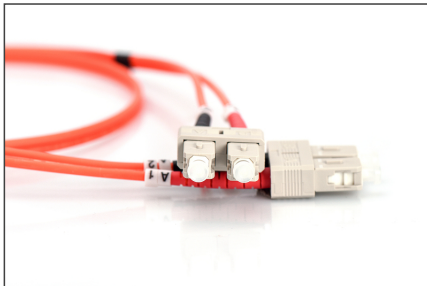

DIGITUS Fiber Optic Multimode Patch Cord, SC / SC

DK-2522-10
 EAN 4016032248453

FO patch cord, duplex, SC to SC MM OM2 50/125 æ, 10 m

FO patch cord, duplex, SC to SC,MM OM2 50/125 µ, 10 m

Melhor desempenho e melhor qualidade de ligação com a rede.

- LSOH
- Assortment: Fiber Optic Patch Cables
- Boot: two-color
- Cable diameter: 2 mm
- Cable type: I-VH 2G50/125µ

- Color cable: orange
- Connector 1: SC
- Connector 2: SC
- Fiber class: OM2
- Fiber diameter: 50/125µ
- Mode: Multimode
- Packaging: DIGITUS Polybag
- Length: 10 m

More images:

Part No.	DK-2522-10			
Lenght	10 m			
Cable Type	Duplex MM 50/125		OM2 LSZH	
	END A		END B	
Connector Type	SC		SC	
Insertion Loss (dB)	0.05	0.17	0.18	0.13
Return Loss (dB)	35.8	36.8	39.5	38.8
Q.C.	PASS			