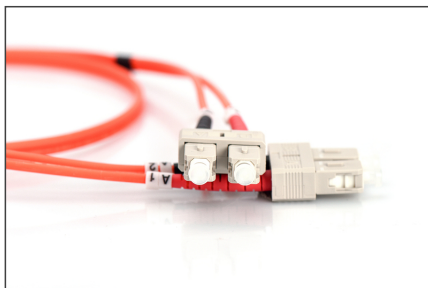

DIGITUS Fiber Optic Multimode Patch Cord, SC / SC

DK-2522-10
EAN 4016032248453

FO patch cord, duplex, SC to SC MM OM2 50/125 æ, 10 m

FO patch cord, duplex, SC to SC,MM OM2 50/125 µ, 10 m

Melhor desempenho e melhor qualidade de ligação com a rede.

- LSOH

Attributes

- Assortment: Fiber Optic Patch Cables
- Boot: two-color
- Cable diameter: 2 mm

- Cable type: I-VH 2G50/125µ
- Color cable: orange
- Connector 1: SC
- Connector 2: SC
- Fiber class: OM2
- Fiber diameter: 50/125µ
- Mode: Multimode
- Packaging: DIGITUS Polybag
- Length: 10 m

More images:

Part No.	DK-2522-10			
Lenght	10 m			
Cable Type	Duplex MM 50/125		OM2 LSZH	
	END A		END B	
Connector Type	SC		SC	
Insertion Loss (dB)	0.05	0.17	0.18	0.13
Return Loss (dB)	35.8	36.8	39.5	38.8
Q.C.	PASS			