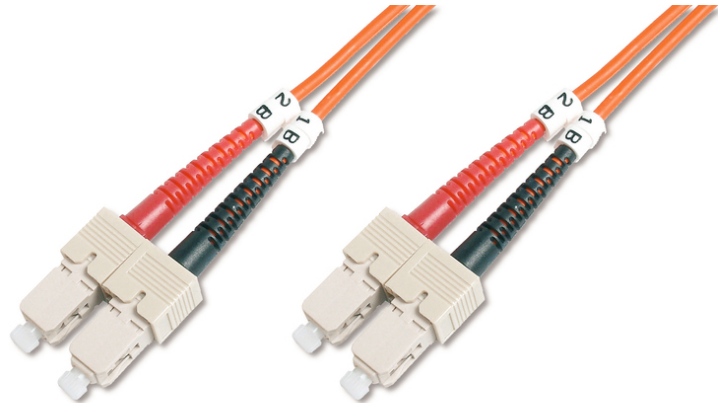

DIGITUS Fiber Optic Multimode Patch Cord, SC / SC

DK-2522-10
 EAN 4016032248453

FO patch cord, duplex, SC to SC MM OM2 50/125 æ, 10 m

FO patch cord, duplex, SC to SC,MM OM2 50/125 µ, 10 m

Melhor desempenho e melhor qualidade de ligação com a rede.

- LSOH
- Assortment: Fiber Optic Patch Cables
- Boot: two-color
- Cable diameter: 2 mm
- Cable type: I-VH 2G50/125µ

- Color cable: orange
- Connector 1: SC
- Connector 2: SC
- Fiber class: OM2
- Fiber diameter: 50/125µ
- Mode: Multimode
- Packaging: DIGITUS Polybag
- Length: 10 m

More images:

Part No.	DK-2522-10			
Lenght	10 m			
Cable Type	Duplex MM 50/125		OM2 LSZH	
	END A		END B	
Connector Type	SC		SC	
Insertion Loss (dB)	0.05	0.17	0.18	0.13
Return Loss (dB)	35.8	36.8	39.5	38.8
Q.C.	PASS			