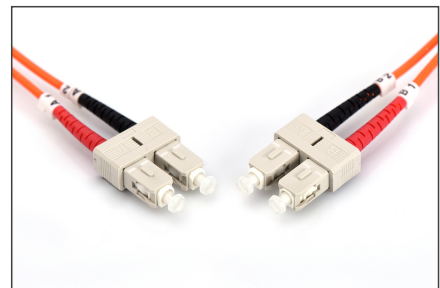

DIGITUS Fiber Optic Multimode Patch Cord, SC / SC

DK-2522-10
EAN 4016032248453

FO patch cord, duplex, SC to SC MM OM2 50/125 æ, 10 m

FO patch cord, duplex, SC to SC,MM OM2 50/125 µ, 10 m

Melhor desempenho e melhor qualidade de ligação com a rede.

- LSOH

Attributes

- Assortment: Fiber Optic Patch Cables
- Boot: two-color
- Cable diameter: 2 mm

- Cable type: I-VH 2G50/125µ
- Color cable: orange
- Connector 1: SC
- Connector 2: SC
- Fiber class: OM2
- Fiber diameter: 50/125µ
- Mode: Multimode
- Packaging: DIGITUS Polybag
- Length: 10 m

More images:

Part No.	DK-2522-10			
Lenght	10 m			
Cable Type	Duplex MM 50/125		OM2 LSZH	
	END A		END B	
Connector Type	SC		SC	
Insertion Loss (dB)	0.05	0.17	0.18	0.13
Return Loss (dB)	35.8	36.8	39.5	38.8
Q.C.	PASS			