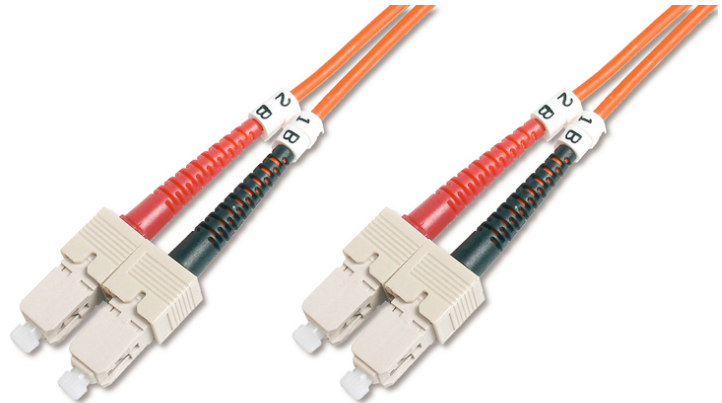

DIGITUS Fiber Optic Multimode Patch Cord, SC / SC

DK-2522-05
EAN 4016032248422

FO patch cord, duplex, SC to SC MM OM2 50/125 æ, 5 m

FO patch cord, duplex, SC to SC,MM OM2 50/125 µ, 5 m

Melhor desempenho e melhor qualidade de ligação com a rede.

- LSOH

Attributes

- Assortment: Fiber Optic Patch Cables
- Boot: two-color
- Cable diameter: 2 mm

- Cable type: I-VH 2G50/125µ
- Color cable: orange
- Connector 1: SC
- Connector 2: SC
- Fiber class: OM2
- Fiber diameter: 50/125µ
- Mode: Multimode
- Packaging: DIGITUS Polybag
- Length: 5 m

More images:

Part No.	DK-2522-05			
Length	5 m			
Cable Type	Duplex MM 50/125		OM2 LSZH	
	END A	END B		
Connector Type	SC		SC	
Insertion Loss (dB)	0.05	0.17	0.18	0.13
Return Loss (dB)	35.8	36.8	39.5	38.8
Q.C.	PASS			