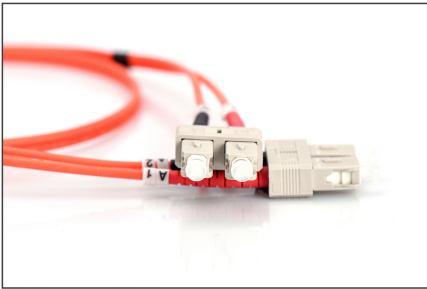

EU responsible person

EU based economic operator ensuring the product complies with the required regulations.

ASSMANN Electronic GmbH
Auf dem Schüffel 3
Lüdenscheid, Germany
<https://www.assmann.com>
info@assmann.com