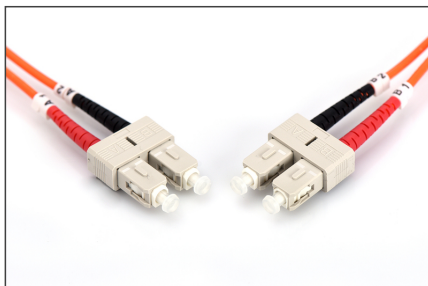

DIGITUS Fiber Optic Multimode Patch Cord, SC / SC

DK-2522-05
EAN 4016032248422

FO patch cord, duplex, SC to SC MM OM2 50/125 æ, 5 m

FO patch cord, duplex, SC to SC,MM OM2 50/125 µ, 5 m

Melhor desempenho e melhor qualidade de ligação com a rede.

- LSOH

Attributes

- Assortment: Fiber Optic Patch Cables
- Boot: two-color
- Cable diameter: 2 mm

- Cable type: I-VH 2G50/125µ
- Color cable: orange
- Connector 1: SC
- Connector 2: SC
- Fiber class: OM2
- Fiber diameter: 50/125µ
- Mode: Multimode
- Packaging: DIGITUS Polybag
- Length: 5 m

More images:

Part No.	DK-2522-05			
Length	5 m			
Cable Type	Duplex MM 50/125		OM2 LSZH	
	END A	END B		
Connector Type	SC		SC	
Insertion Loss (dB)	0.05	0.17	0.18	0.13
Return Loss (dB)	35.8	36.8	39.5	38.8
Q.C.	PASS			