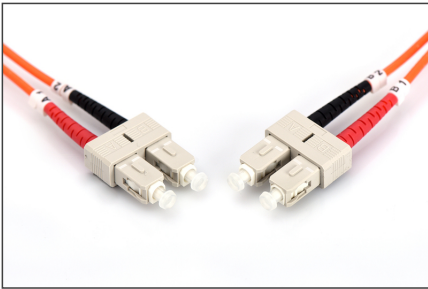

EU responsible person

EU based economic operator ensuring the product complies with the required regulations.

ASSMANN Electronic GmbH
Auf dem Schüffel 3
Lüdenscheid, Germany
<https://www.assmann.com>
info@assmann.com