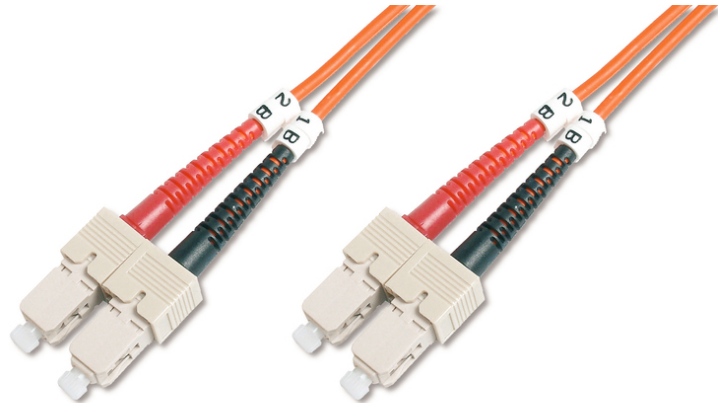

DIGITUS Fiber Optic Multimode Patch Cord, SC / SC

DK-2522-05
EAN 4016032248422

FO patch cord, duplex, SC to SC MM OM2 50/125 æ, 5 m

FO patch cord, duplex, SC to SC,MM OM2 50/125 µ, 5 m

Melhor desempenho e melhor qualidade de ligação com a rede.

- LSOH
- Assortment: Fiber Optic Patch Cables
- Boot: two-color
- Cable diameter: 2 mm
- Cable type: I-VH 2G50/125µ

- Color cable: orange
- Connector 1: SC
- Connector 2: SC
- Fiber class: OM2
- Fiber diameter: 50/125µ
- Mode: Multimode
- Packaging: DIGITUS Polybag
- Length: 5 m

More images:

Part No.	DK-2522-05			
Lenght	5 m			
Cable Type	Duplex MM 50/125		OM2 LSZH	
	END A		END B	
Connector Type	SC		SC	
Insertion Loss (dB)	0.05	0.17	0.18	0.13
Return Loss (dB)	35.8	36.8	39.5	38.8
Q.C.	PASS			