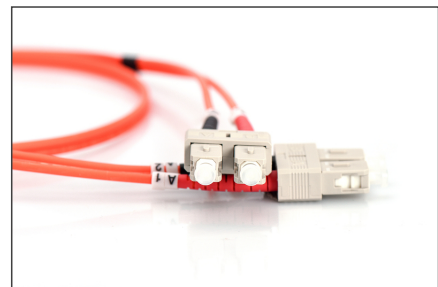

DIGITUS Fiber Optic Multimode Patch Cord, SC / SC

DK-2522-05
EAN 4016032248422

FO patch cord, duplex, SC to SC MM OM2 50/125 æ, 5 m

FO patch cord, duplex, SC to SC,MM OM2 50/125 µ, 5 m

Melhor desempenho e melhor qualidade de ligação com a rede.

- LSOH
- Assortment: Fiber Optic Patch Cables
- Boot: two-color
- Cable diameter: 2 mm
- Cable type: I-VH 2G50/125µ

- Color cable: orange
- Connector 1: SC
- Connector 2: SC
- Fiber class: OM2
- Fiber diameter: 50/125µ
- Mode: Multimode
- Packaging: DIGITUS Polybag
- Length: 5 m

More images:

Part No.	DK-2522-05			
Lenght	5 m			
Cable Type	Duplex MM 50/125		OM2 LSZH	
	END A		END B	
Connector Type	SC		SC	
Insertion Loss (dB)	0.05	0.17	0.18	0.13
Return Loss (dB)	35.8	36.8	39.5	38.8
Q.C.	PASS			