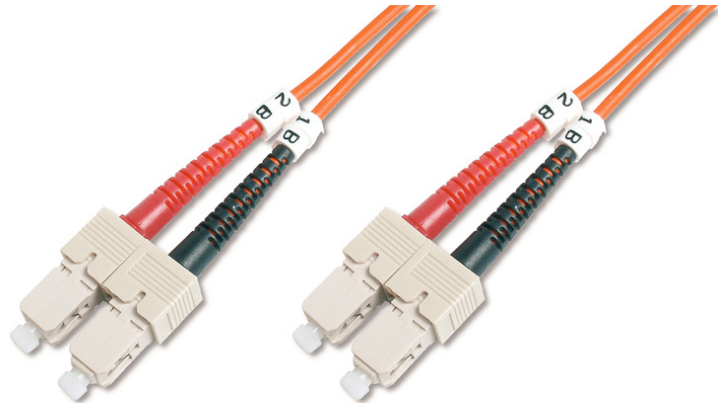

DIGITUS Fiber Optic Multimode Patch Cord, SC / SC

DK-2522-01
 EAN 4016032248392

FO patch cord, duplex, SC to SC MM OM2 50/125 æ, 1 m

FO patch cord, duplex, SC to SC,MM OM2 50/125 µ, 1 m

Melhor desempenho e melhor qualidade de ligação com a rede.

- LSOH
- Boot: two-color
- Color cable: orange
- Connector 1: SC

- Connector 2: SC
- Fiber diameter: 50/125µ
- Cable type: I-VH 2G50/125µ
- Fiber class: OM2
- Mode: Multimode
- Assortment: Fiber Optic Patch Cables
- Length: 1 m
- Packaging: DIGITUS Polybag

More images:

Part No.	DK-2522-01			
Lenght	1 m			
Cable Type	Duplex MM 50/125		OM2 LSZH	
	END A		END B	
Connector Type	SC		SC	
Insertion Loss (dB)	0.05	0.17	0.18	0.13
Return Loss (dB)	35.8	36.8	39.5	38.8
Q.C.	PASS			