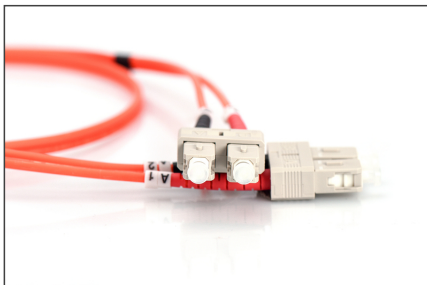

DIGITUS Fiber Optic Multimode Patch Cord, SC / SC

DK-2522-01
 EAN 4016032248392

FO patch cord, duplex, SC to SC MM OM2 50/125 æ, 1 m

FO patch cord, duplex, SC to SC,MM OM2 50/125 µ, 1 m

Melhor desempenho e melhor qualidade de ligação com a rede.

- LSOH
- Boot: two-color
- Color cable: orange
- Connector 1: SC

- Connector 2: SC
- Fiber diameter: 50/125µ
- Cable type: I-VH 2G50/125µ
- Fiber class: OM2
- Mode: Multimode
- Assortment: Fiber Optic Patch Cables
- Length: 1 m
- Packaging: DIGITUS Polybag

More images:

Part No.	DK-2522-01			
Lenght	1 m			
Cable Type	Duplex MM 50/125		OM2 LSZH	
	END A		END B	
Connector Type	SC		SC	
Insertion Loss (dB)	0.05	0.17	0.18	0.13
Return Loss (dB)	35.8	36.8	39.5	38.8
Q.C.	PASS			