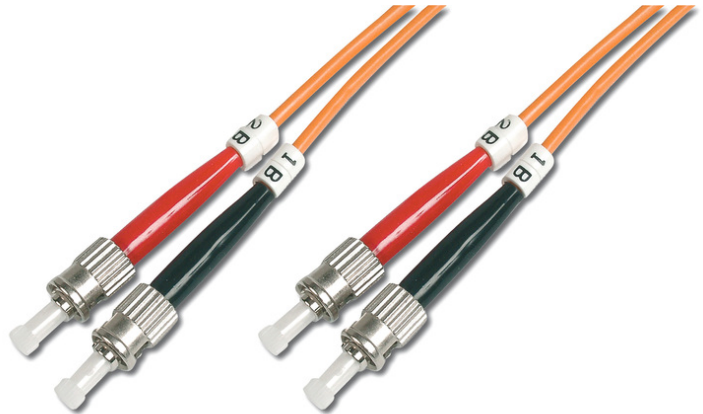

Fiber Optic Multimode Patch Cord, ST / ST

DK-2511-02
EAN 4016032248033

FO patch cord, duplex, ST to ST MM OM2 50/125 æ, 2m

FO patch cord, duplex, ST to ST,MM OM2 50/125 µ, 2m

Melhor desempenho e melhor qualidade de ligação com a rede.

- LSOH
- Boot: two-color
- Color cable: orange
- Connector 1: ST

- Connector 2: ST
- Fiber diameter: 50/125µ
- Cable type: I-VH 2G50/125µ
- Fiber class: OM2
- Mode: Multimode
- Assortment: Fiber Optic Patch Cables
- Length: 2 m
- Packaging: DIGITUS Polybag

More images:

Part No.	DK-2511-02			
Lenght	2 m			
Cable Type	Duplex MM 50/125		OM2 LSZH	
	END A		END B	
Connector Type	ST		ST	
Insertion Loss (dB)	0.03	0.15	0.06	0.13
Return Loss (dB)	39.4	39.8	37.6	38.2
Q.C.	PASS			