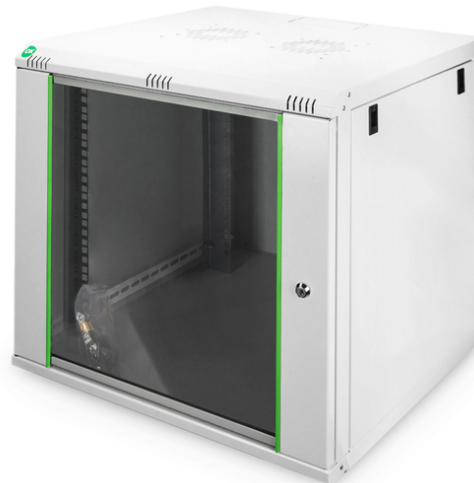

DIGITUS Wall Mounting Cabinets Dynamic Basic Series - 600x600 mm (WxD)

DN-19 12U-6/6-EC
EAN 4016032221753

12U wall mounting cabinet, Dynamic Basic 638x600x600 mm, color grey (RAL 7035)

The network cabinets for wall installation from the Dynamic series were developed for easy and especially cost-optimized network expansion. The roof, floor and back wall of each cabinet are equipped with a pre-cut cable inlet. To accommodate a fan module, the roof structure is also equipped with a pre-cut area. Two pairs of galvanized 483 mm (19") profile rails labeled with rack units readable in both directions are installed on the inside. Their depth can be adjusted. Each cabinet is made of up to 1.5 mm thick sheet steel. Coloring is done with electrostatic powder coating in the standard colors gray (RAL 7035) or jet black (RAL 9005). Removable side walls as well as lockable and removable front door improve accessibility. The door hinges can be switched. Wall installation is accomplished in two easy work steps: The mounting plate provided is bolted on the wall and then connected with the housing.

Calhas de perfil de 483 mm (19") no lado frontal e traseiro, montadas no armário, galvanizadas

- Classe de proteção IP20
- Dispositivo de bloqueio de 1 ponto na porta frontal

- Calhas de perfil de 483 mm (19") no lado frontal e traseiro, montadas no armário, galvanizadas
- As calhas de perfil de 483 mm (19") podem ser ajustadas em profundidade e estão providas com marcação da unidade de altura
- O telhado está preparado para elemento de ventilação (entradas perfuradas)
- Ranhuras de ventilação para ventilação e saída ativa e passiva
- Cabinet type: Wall mounting cabinet
- Color: light grey, RAL 7035
- Depth: 600 mm
- Front door: Glass door, single opening
- Load capacity: 60 kg
- Side panels: Both sides
- Units: 12
- Width: 600 mm
- IP protection class: IP20
- Mounted: yes