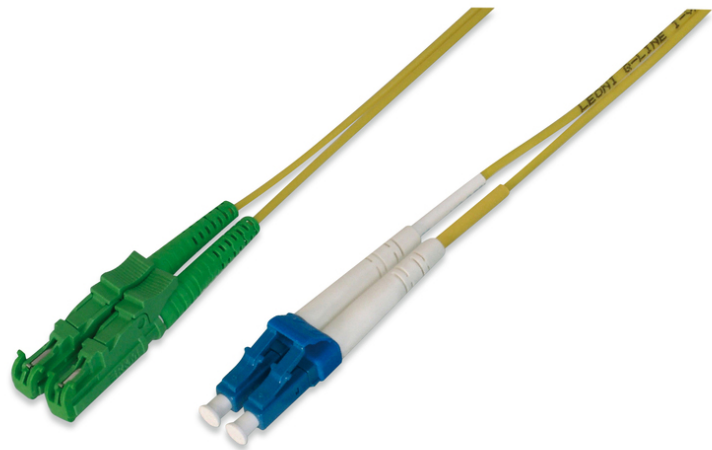

DIGITUS Fiber Optic Patch Cord, E2000 (8° APC) to LC (UPC), Singlemode

AL-9E2000LC-05I
 EAN 4016032204794

FO patch cord, duplex, E2000 (APC) to LC (UPC) R+M, SM OS2 09/125 μ, 5 m

DIGITUS® Professional offers a wide range of high quality fiber optic patch cables. Practically every request and every requirement is covered by the broad range of cable types. The product range includes OM1, OM2, OM3 and OS2 versions. DIGITUS® fiber optic installation cables guarantee the best performance and fail-safety. All cables are single packed a polybag with test report.

Melhor desempenho e melhor qualidade de ligação com a rede.

- LSOH

- Assortment: Fiber Optic Patch Cables
- Boot: single-color
- Cable type: I-VH 2E9/125μ
- Color cable: yellow
- Connector 1: E2000 (APC)
- Connector 2: LC
- Fiber class: OS2
- Fiber diameter: 9/125μ
- Mode: Singlemode
- Packaging: Polybag
- Length: 5 m