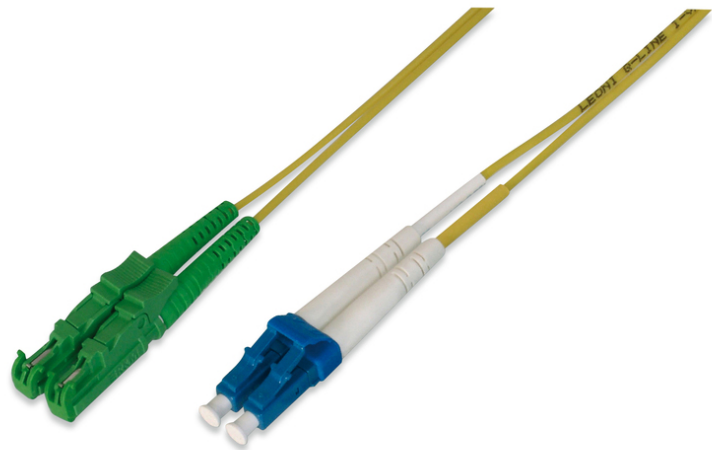

DIGITUS Fiber Optic Patch Cord, E2000 (8° APC) to LC (UPC), Singlemode

AL-9E2000LC-02I
 EAN 4016032204770

FO patch cord, duplex, E2000 (APC) to LC (PC) R+M, SM OS2 09/125 æ, 2 m

DIGITUS® Professional offers a wide range of high quality fiber optic patch cables. Practically every request and every requirement is covered by the broad range of cable types. The product range includes OM1, OM2, OM3 and OS2 versions. DIGITUS® fiber optic installation cables guarantee the best performance and fail-safety. All cables are single packed a polybag with test report.

Melhor desempenho e melhor qualidade de ligação com a rede.

- LSOH

- Assortment: Fiber Optic Patch Cables
- Boot: single-color
- Cable type: I-VH 2E9/125µ
- Color cable: yellow
- Connector 1: E2000 (APC)
- Connector 2: LC
- Fiber class: OS2
- Fiber diameter: 9/125µ
- Mode: Singlemode
- Packaging: Polybag
- Length: 2 m