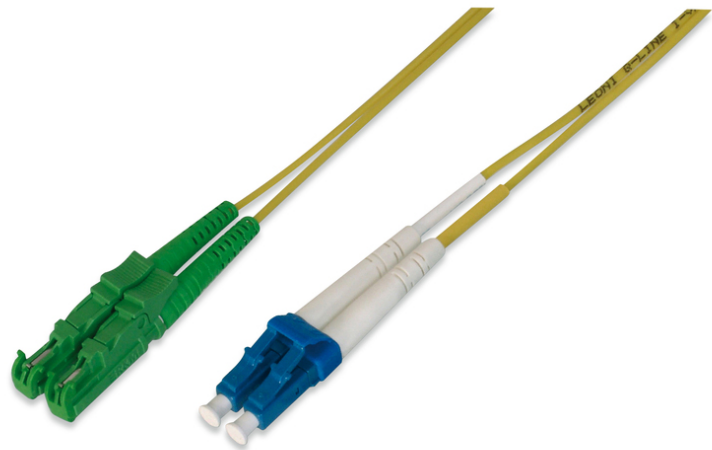

DIGITUS Fiber Optic Patch Cord, E2000 (8° APC) to LC (UPC), Singlemode

AL-9E2000LC-011
 EAN 4016032204763

FO patch cord, duplex, E2000 (APC) to LC (PC) R+M, SM OS2 09/125 æ, 1 m

DIGITUS® Professional offers a wide range of high quality fiber optic patch cables. Practically every request and every requirement is covered by the broad range of cable types. The product range includes OM1, OM2, OM3 and OS2 versions. DIGITUS® fiber optic installation cables guarantee the best performance and fail-safety. All cables are single packed a polybag with test report.

Melhor desempenho e melhor qualidade de ligação com a rede.

- LSOH

- Assortment: Fiber Optic Patch Cables
- Boot: single-color
- Cable type: I-VH 2E9/125µ
- Color cable: yellow
- Connector 1: E2000 (APC)
- Connector 2: LC
- Fiber class: OS2
- Fiber diameter: 9/125µ
- Mode: Singlemode
- Packaging: Polybag
- Length: 1 m