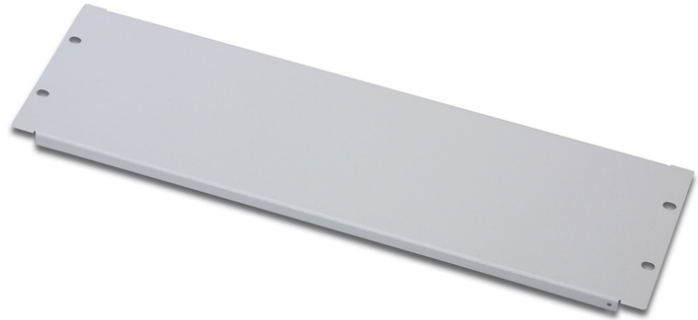

# DIGITUS Blank Panel for 483 mm (19") Cabinets

**DN-19 BPN-03**  
**EAN 4016032184553**

**3U blank panel color grey (RAL 7035)**

The Blank Panels suit to all 483 mm (19") profile rails of your network- or server cabinets. They are used to close non-used space within the 483 mm (19") area. This has positive effects in aesthetic looks as well as optimized air ventilation performance.

- para fixação nas calhas de perfil de 483 mm (19")
- chapa de aço robusto

- inc. material de fixação
- Color: light grey, RAL 7035
- Inch form factor (IEC 60297): 482.6 mm (19")
- Units: 3

**Package contents**