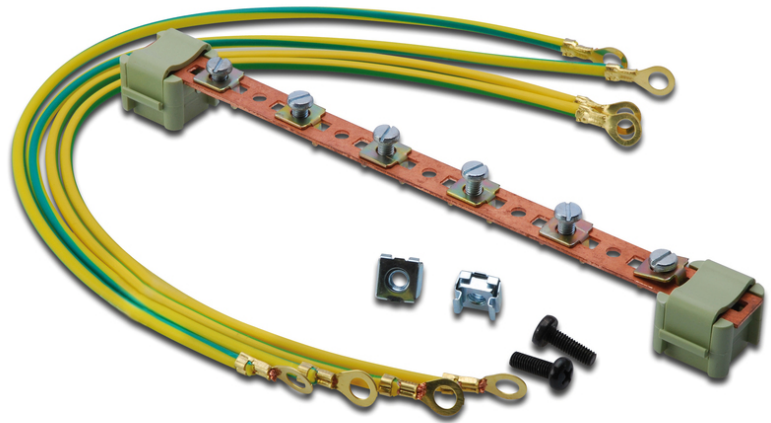

DIGITUS Potential Equalization Bar, 220 mm

DN-19 EARTH
EAN 4016032142027

Potential equalisation bar, 220 mm 6 connection points, incl. earthing leads

Suitable for all DIGITUS® 19" cabinets. For grounding of all installed components.

- Barramento em cobre

- Inclui 4 cabos de ligação à terra (diâmetro de 4 mm, 40 cm de comprimento) e material de montagem, M6

Package contents

- Fixing material

Logistics						
	Number (pcs)	Weight (kg)	Depth (cm)	Width (cm)	Height (cm)	cm³
Packaging Unit Carton	22	6.25	42.50	56.00	12.20	29,036.00
Packaging Unit Inside	1	0.28	0.50	15.00	22.00	165.00
Packaging Unit Single	1	0.28	2.50	21.00	2.50	131.25
Net single without Packaging	1	0.28	2.50	21.00	2.50	131.30