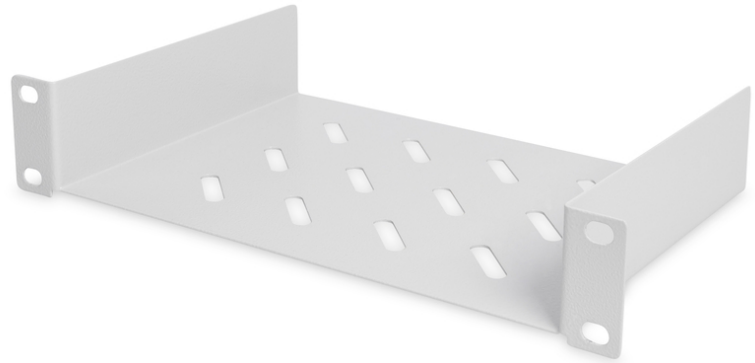

DIGITUS 254 mm (10") 1U Shelf

DN-10 TRAY-1
EAN 4016032139836

254 mm (10") 1U fixed shelf 44x254x150 mm, color grey (RAL 7035)

The 10" fixed shelves from DIGITUS® consist of a stable, perforated sheet steel and are easy to mount on the front of 10" profile rails. Delivery comes with complete mounting material and is therefore ready for use immediately. Use the DIGITUS® 10" Fixed Shelf to store components which are not directly mounted inside of your 10" housing.

- Folha de aço perfurada
- Completo com material de fixação

- Color: light grey, RAL 7035
- Inch form factor (IEC 60297): 254 mm (10")
- Units: 1
- Load capacity: 25 kg
- Suitable cabinet depth: all
- Mounting type: Fixed mounting