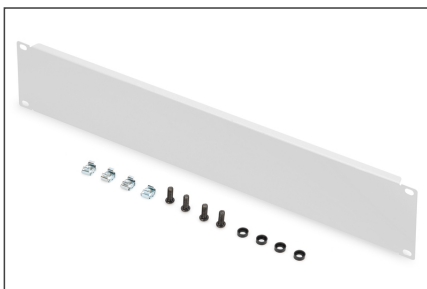

More images: