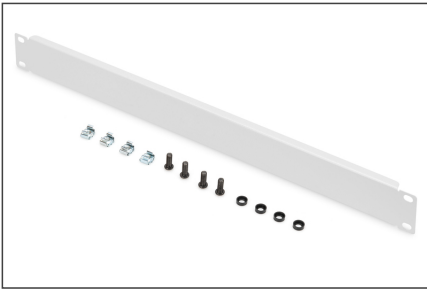

Safety notes

- When installing and using the accessory product for network cabinets, observe the respective safety instructions of the manufacturer or the cabinet system in which you want to use the accessory.

EU responsible person

EU based economic operator ensuring the product complies with the required regulations.

ASSMANN Electronic GmbH
Auf dem Schüffel 3
Lüdenscheid, Germany
<https://www.assmann.com>
info@assmann.com