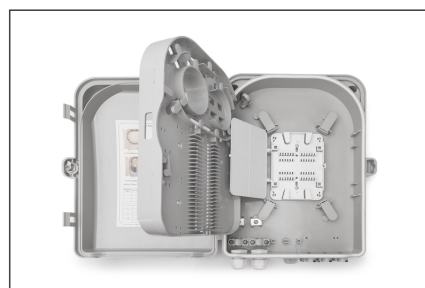

DIGITUS Przełącznica światłowodowa zewnętrzna FTTH 24x SC/SX lub LC/DX, IP65

DN-968911

EAN 4016032370987

Przełącznica światłowodowa zewnętrzna FTTH 24x SC/SX lub LC/DX, IP65 for 24x SC/SX or LC/DX adapters and 24 splices

Więcej zdjęć

DN-908911
FTTH Outdoor Distribution Box for 24 LC Duplex, SC Simplex couplers

DIGITUS

IP65
 Waterproof Outdoor
 Lock Mount
 Cable Management
 Protection Class

DN-908911
FTTH Outdoor Distribution Box for 24 LC Duplex, SC Simplex couplers

DIGITUS

IP65
 Waterproof Outdoor
 Lock Mount
 Cable Management
 Protection Class

DN-908911
FTTH Outdoor Distribution Box for 24 LC Duplex, SC Simplex couplers

DIGITUS

IP65
 Waterproof Outdoor
 Lock Mount
 Cable Management
 Protection Class