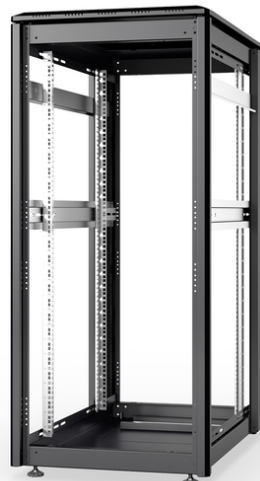

DIGITUS Network Rack Unique Series - 600x1000 mm (WxD)

DN-31100-B
EAN 4016032477624

26U network cabinet, Unique, 1342x600x1000 mm open rack, black

De netwerkkasten van de Unique-serie zijn ontwikkeld voor bijzonder handige en flexibele netwerkbekabeling. Invoeren met borstels boven- en onderaan (vanaf 26U en 800 mm kastbreedte), een opschuifbare invoer in de bodemplaat met schuimrubberen afdichting en borstelranden boven en onder de achterdeur (vanaf 26U) maken veelzijdig gebruik in een groot aantal toepassingsscenario's mogelijk. Verticale kabelgoten met afdekplaat, geïnstalleerd naast de profielrails (vanaf 800 mm kastbreedte), vervolledigen het ontwerp. Een losstaande, afneembare dakplaat met ventilatiesleuven zorgt voor een betere luchtcirculatie. Het zit boven een speciale constructie voor de eenvoudige integratie van een ventilatormodule. Er zijn twee paar gegalvaniseerde 483 mm (19")-profielrails, gelabeld met in beide richtingen leesbare hoogte-eenheden, aan de binnenkant voorzien. Ze zijn in de diepte verstelbaar en zijn vastgemaakt aan extra dieptesteunen in de kast. Elke kast heeft een robuuste stalen constructie van tot maximaal 1,5 mm dik plaatstaal. De kleur is aangebracht met een elektrostatische poedercoating in de standaardkleuren grijs (RAL 7035) en zwart (RAL 9005). Modulair afsluitbare en uitneembare zijwanden en deuren verbeteren de toegankelijkheid. De draairichting van de deur kan veranderd worden. Bovendien kunnen de kasten indien nodig volledig worden gedemonteerd dankzij hun demonteerbare constructie.

The DIGITUS® Unique Series is made for high demand IT-Infrastructure Solutions - designed and developed on highest standard in Germany

- Incl. 4 pieces of leveling feet already pre-configured under the rack

- 483 mm (19") profile rails mounted on the front- and rear side inside of the rack, galvanized
- 483 mm (19") profile rails are adjustable in depth and with height unit marking
- Built-in depth support bars for more stability
- Sliding cable entry with rubber sealing on the base
- Special roof construction for fan unit with added lid which can be unmounted
- Several earthing points for rack components
- Equipment mounting depth min.-max.: 688-943 mm
- Achterdeur: zonder
- Belastingcapaciteit: 800 kg
- Breedte: 600 mm
- Diepte: 1000 mm
- Eenheden: 26
- Kasttype: Netwerkkast
- Kleur: zwart, RAL 9005
- Voordeur: zonder
- Zijpanelen: Zonder
- Zijpanelen: Zonder
- Gemonteerd: yes
- IP-beschermingsklasse: zonder

Package contents

- 1x Network cabinet
- Installation set (36 x screws, 36 x captive nuts, 36 x washers)
- 1x Adapter for profile half-cylinder
- 4x Grounding cables (incl. nuts and washers)
- 2x keys

Logistics						
	Number (pcs)	Weight (kg)	Depth (cm)	Width (cm)	Height (cm)	cm³
Packaging Unit Carton	1	79.00	65.00	105.00	139.20	950,040.00
Packaging Unit Inside	1	79.00	65.00	105.00	139.20	950,040.00
Packaging Unit Single	1	79.00	65.00	105.00	139.20	950,040.00
Net single without Packaging	1	77.00	60.00	100.00	134.20	0.00