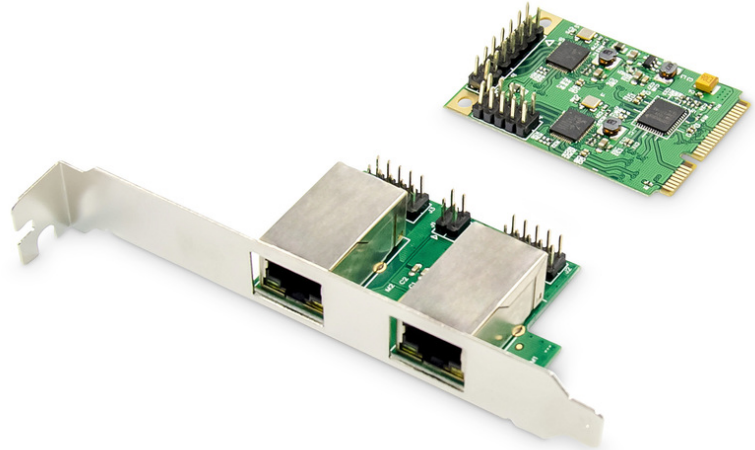

DIGITUS Dual Gigabit Ethernet Mini PCI Express Network Card

DN-10134
EAN 4016032464389

2-port Gigabit Ethernet mini PCI Express Card single lane, low profile bracket, Realtek chipset

This mini PCIe dual gigabit network card from DIGITUS® offers you the highest performance for network applications with your 10/100/1000 BASE-T ethernet controller. Equipped with two LAN interfaces (RJ45), it fulfills the IEEE802.3u specification for fast ethernet and the IEEE802.3ab specification for gigabit ethernet. IEEE802.3x full-duplex flow control is also supported, as well as VLAN tagging. The card can be used for slots at full or half installation height. Corresponding slot brackets are included in delivery.

Fast gigabit network connection with up to 2 x 1000 Mbps bandwidth for your PCI express slot

- Connectors: 2 x Gigabit LAN (RJ45)
- Supports 10/100/1,000 Mbps networks with automatic recognition and configuration
- Compatible with the following network standards: IEEE802.3, 802.3u, and 802.3ab
- Supports IEEE802.3x full-duplex flow control
- Chipset: Realtek / RTL8111F / 1182e
- Compatible with slots outlets at full or half installation height
- 1000 Base-T ethernet controller

- Compatible with PCI Express Specification 1.1
- Compatible with PCIe MINI Card Electromechanical Specification Revision 1.2
- Single-lane (1x) PCI express with up to 2.5 Gbps capacity
- Supports IEEE802.1q VLAN tagging
- Supports jumbo frames up to 9 Kb
- Automatic crossover recognition and correction
- Supports Wake-on-LAN, Remote wake-up, Power down / Link down power saving
- Compatible with Windows 10, 8, 7 (32/64Bit) and backwards compatible with Windows server 2003, 2008, 2012
- Compatible with Linux, DOS, MacOS® 10.4 or higher
- Plug and Play

Package contents

- 1 x Mini PCIe Gigabit Network Adapter – Main Card
- 1 x Mini PCIe Gigabit Network Adapter – Daughter Card
- 2 x 10-Pin Network Cable
- 1 x 4-Pin LED cable
- 1 x Installation CD
- 1 x half-sized slot bracket
- 1 x Quick start guide