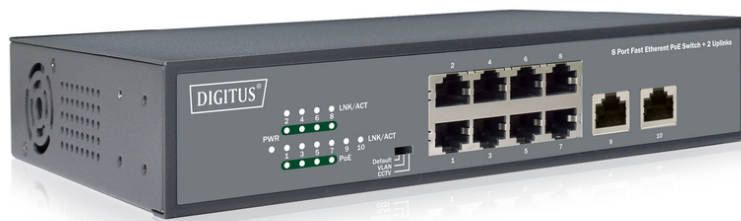

# DIGITUS 8-Port Fast Ethernet PoE Networkswitch, Desktop, unmanaged, 2 Uplink Ports RJ45, 120 W, af/at

DN-95323-1  
EAN 4016032457862

### Fast Ethernet PoE Switch 8-port PoE + 2-port uplink, 120W PoE budget

Fast Ethernet PoE Switch, 8-port PoE + 2-port uplink, 120W PoE budget

### Network Switch with integrated Power over Ethernet (PoE) solution for an optimal, cost effective and fast integration in small or medium-sized networks

- 8-port 10/100Base-TX with PoE support
- 2-port Fast Ethernet uplink
- Meets the network standards IEEE 802.3, IEEE802.3u, IEEE802.3q, IEEE802.3az, IEEE802.3x, IEEE802.3af, IEEE802.3at
- With integrated DIP switch to enable VLAN or extensive mode
- Extensive mode for ranges up to 250 meters with a transmission rate of 10Mbps
- PoE current output 55 V DC, max. 30 W per port
- PoE power supply mode A, PIN 1/2(+), 3/6(-)
- Supports non-blocking, non-head-of-line forwarding
- Supports back pressure and bandwidth control in each port
- Store and forward technology for optimized data transfer
- Automatic speed and half/full duplex recognition/adjustment
- Auto MDI/MDI-X function
- Backplane with 2 Gbps
- Supports up to 8K MAC addresses

- Integrated power supply unit
- Maximum PoE power of 120 watts
- Maximum output line 125 watts
- Fanless design
- Aantal poorten: 8
- PoE energiebudget: 120 W
- PoE standaard: IEEE802.3at (PoE+)
- Ethernetnelheid: Fast Ethernet
- Industrieel gebruik: no
- Aantal poorten (Uplink): 2
- Bescherming tegen vandalisme: no
- Geschikt voor buitengebruik: no
- Installatietype: 19 inch, Desktop
- Managed: no
- PoE (Power over Ethernet): yes
- Uplink poortverbinding: RJ45/SFP
- VLAN: no