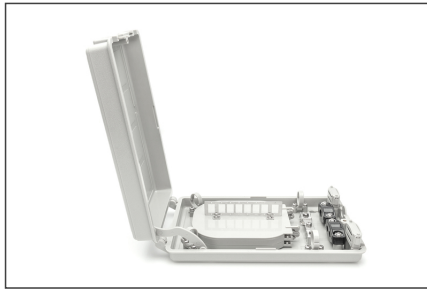

DIGITUS Fiber Optic Outdoor Distribution Box, 8x SC SX

DN-968915
EAN 4016032371021

FO distribution box, outdoor, 8x SC SX/LC DX 53x148x243 mm

- coupler holder for up to 8x SC SX or LC DX couplers
- 1x 16 mm diameter cable entry + 2x 14 mm diameter cable entries + 24x 2-3 mm diameter cable entries

- splice cassettes for up to 16 fibers
- earthing connection possible
- cable guiding rings
- incl. 12x shrink splice protection, tape, cable ties and fixing material

| Logistics | | | | | | |
|------------------------------|--------------|-------------|------------|------------|-------------|-----------|
| | Number (pcs) | Weight (kg) | Depth (cm) | Width (cm) | Height (cm) | cm³ |
| Packaging Unit Carton | 18 | 13.62 | 50.00 | 30.00 | 42.00 | 63,000.00 |
| Packaging Unit Inside | 1 | 0.76 | 6.50 | 16.00 | 28.00 | 2,912.00 |
| Packaging Unit Single | 1 | 0.76 | 6.50 | 16.00 | 28.00 | 2,912.00 |
| Net single without Packaging | 1 | 0.60 | 24.30 | 14.80 | 5.30 | 0.00 |

More images:

DN-908915
Fiber Optic Outdoor Distribution Box, 6x SC SX

DIGITUS

- Waterproof Outdoor
- Wall Mount
- Cable Management
- IP 65 Protection Class

DN-908915
Fiber Optic Outdoor Distribution Box, 6x SC SX

DIGITUS

- Waterproof Outdoor
- Wall Mount
- Cable Management
- IP 65 Protection Class

DN-908915
Fiber Optic Outdoor Distribution Box, 6x SC SX

DIGITUS

- IP 65 Protection Class
- Cable Management
- Wall Mount
- Waterproof Outdoor