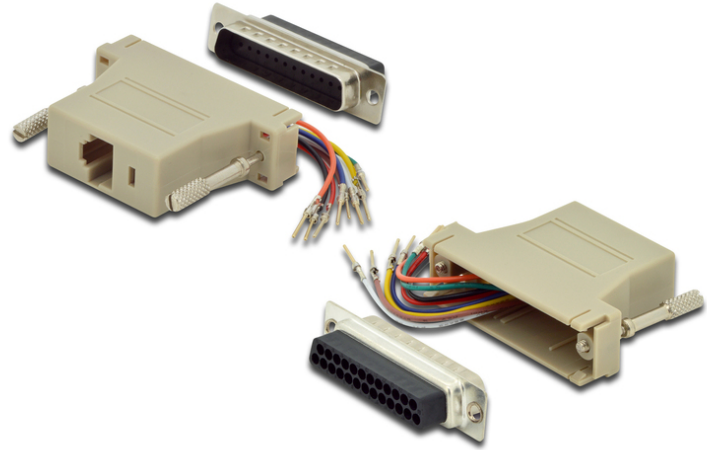

DIGITUS RS 232 adapter

AK-610518-000-I
 EAN 4016032325116

Adapter, DB25, RJ45, Modular DB25 M, RJ45 F,
 RS 232 to RJ45 adapter for self assembling
For selfassembling

- DSUB, 25-polig, met zeskantschroeven
- Assortiment: Seriële en parallele adapters