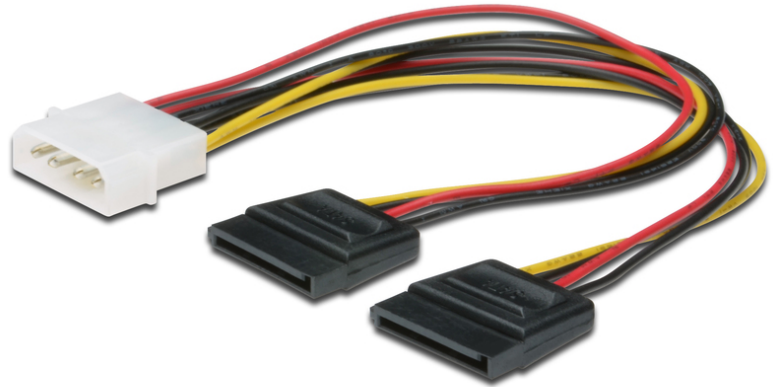

DIGITUS Interne voedingskabel

AK-430400-002-S
EAN 4016032288220

Internal Y-splitter power supply cable 0.2m, IDE - 2x SATA 15pin connector

Most SATA hard disks need a special SATA connector for power supply. These adaptor helps to connect Hard disks to power supply units which don't have SATA power connectors. You also can use it as extension power cable to a SATA HDD.

Veilige verbinding en voeding

- Molex 5.25" , plug <=> 2x SATA 15-pin, jack
- Adermateriaal: CU

- Assortiment: Interne voedingskabels
- AWG: 20
- Connector 1: IDE (5,25") voedingsstekker
- Connector 2: 2x SATA 15-pins contrastekker
- Gekleurde connector: zwart
- Kabelkleur: divers
- Kappen: kunststof
- Lengte: 0.2 m
- Afscherming: Niet afgeschermd