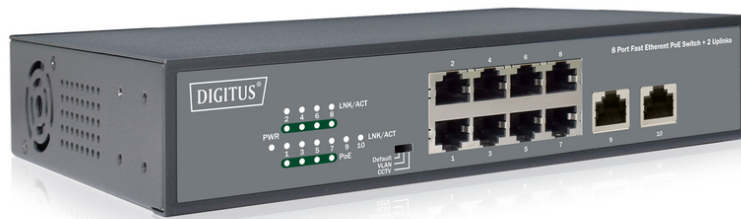

# DIGITUS 8-Port Fast Ethernet PoE Networkswitch, Desktop, unmanaged, 2 Uplink Ports RJ45, 120 W, af/at

DN-95323-1  
EAN 4016032457862

### Fast Ethernet PoE Switch 8-port PoE + 2-port uplink, 120W PoE budget

Fast Ethernet PoE Switch, 8-port PoE + 2-port uplink, 120W PoE budget

### Network Switch with integrated Power over Ethernet (PoE) solution for an optimal, cost effective and fast integration in small or medium-sized networks

- 8-port 10/100Base-TX with PoE support
- 2-port Fast Ethernet uplink
- Meets the network standards IEEE 802.3, IEEE802.3u, IEEE802.3q, IEEE802.3az, IEEE802.3x, IEEE802.3af, IEEE802.3at
- With integrated DIP switch to enable VLAN or extensive mode
- Extensive mode for ranges up to 250 meters with a transmission rate of 10Mbps
- PoE current output 55 V DC, max. 30 W per port
- PoE power supply mode A, PIN 1/2(+), 3/6(-)
- Supports non-blocking, non-head-of-line forwarding
- Supports back pressure and bandwidth control in each port
- Store and forward technology for optimized data transfer
- Automatic speed and half/full duplex recognition/adjustment
- Auto MDI/MDI-X function
- Backplane with 2 Gbps
- Supports up to 8K MAC addresses

- Integrated power supply unit
- Maximum PoE power of 120 watts
- Maximum output line 125 watts
- Fanless design
- Numero di porte: 8
- Budget di potenza PoE: 120 W
- Standard PoE: IEEE802.3at (PoE+)
- Velocità Ethernet: Fast Ethernet
- Uso industriale: no
- Adatto per esterni: no
- Collegamento porta Uplink: RJ45/SFP
- Gestito: no
- Numero di porte (Uplink): 2
- Power over Ethernet: sì
- Protezione da atti vandalici: no
- Tipo di installazione: 19 pollici, Scrivania
- VLAN: no