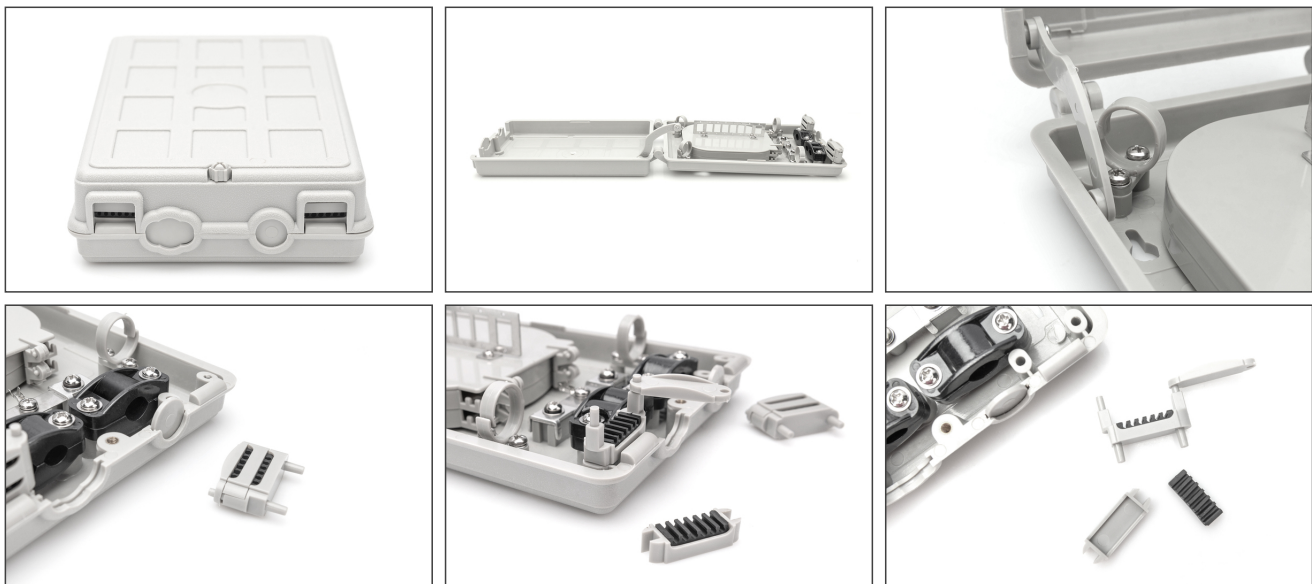

DIGITUS Fiber Optic Outdoor Distribution Box, 8x SC SX

DN-968915
EAN 4016032371021

FO distribution box, outdoor, 8x SC SX/LC DX 53x148x243 mm

- coupler holder for up to 8x SC SX or LC DX couplers
- 1x 16 mm diameter cable entry + 2x 14 mm diameter cable entries + 24x 2-3 mm diameter cable entries

- splice cassettes for up to 16 fibers
- earthing connection possible
- cable guiding rings
- incl. 12x shrink splice protection, tape, cable ties and fixing material

Logistics						
	Number (pcs)	Weight (kg)	Depth (cm)	Width (cm)	Height (cm)	cm³
Packaging Unit Carton	18	13.62	50.00	30.00	42.00	63,000.00
Packaging Unit Inside	1	0.76	6.50	16.00	28.00	2,912.00
Packaging Unit Single	1	0.76	6.50	16.00	28.00	2,912.00
Net single without Packaging	1	0.60	24.30	14.80	5.30	0.00

More images:

DN-908915
Fiber Optic Outdoor Distribution Box, 8x SC SX

DIGITUS

IP65 Protection Class
 Waterproof Outdoor
 Lock Mount
 Cable Management
 IP65 Protection Class

DN-908915
Fiber Optic Outdoor Distribution Box, 8x SC SX

DIGITUS

IP65 Protection Class
 Waterproof Outdoor
 Lock Mount
 Cable Management
 IP65 Protection Class

DN-908915
Fiber Optic Outdoor Distribution Box, 8x SC SX

DIGITUS

IP65 Protection Class
 Waterproof Outdoor
 Lock Mount
 Cable Management
 IP65 Protection Class