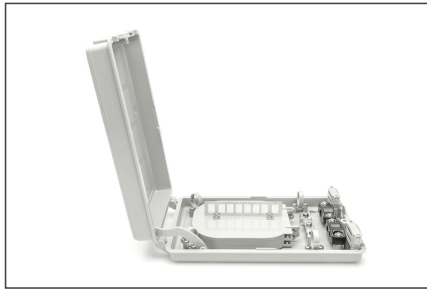

DIGITUS Fiber Optic Outdoor Distribution Box, 8x SC SX

DN-968915
EAN 4016032371021

FO distribution box, outdoor, 8x SC SX/LC DX 53x148x243 mm

- coupler holder for up to 8x SC SX or LC DX couplers
- 1x 16 mm diameter cable entry + 2x 14 mm diameter cable entries + 24x 2-3 mm diameter cable entries

- splice cassettes for up to 16 fibers
- earthing connection possible
- cable guiding rings
- incl. 12x shrink splice protection, tape, cable ties and fixing material

Logistics						
	Number (pcs)	Weight (kg)	Depth (cm)	Width (cm)	Height (cm)	cm³
Packaging Unit Carton	18	13.62	50.00	30.00	42.00	63,000.00
Packaging Unit Inside	1	0.76	6.50	16.00	28.00	2,912.00
Packaging Unit Single	1	0.76	6.50	16.00	28.00	2,912.00
Net single without Packaging	1	0.60	24.30	14.80	5.30	0.00

More images:

DN-908915
Fiber Optic Outdoor Distribution Box, 8x SC SX

DIGITUS

IP65 Protection Class
 Waterproof Outdoor
 Lock Mount
 Cable Management
 IP65 Protection Class

DN-908915
Fiber Optic Outdoor Distribution Box, 8x SC SX

DIGITUS

IP65 Protection Class
 Waterproof Outdoor
 Lock Mount
 Cable Management
 IP65 Protection Class

DN-908915
Fiber Optic Outdoor Distribution Box, 8x SC SX

DIGITUS

IP65 Protection Class
 Waterproof Outdoor
 Lock Mount
 Cable Management
 IP65 Protection Class