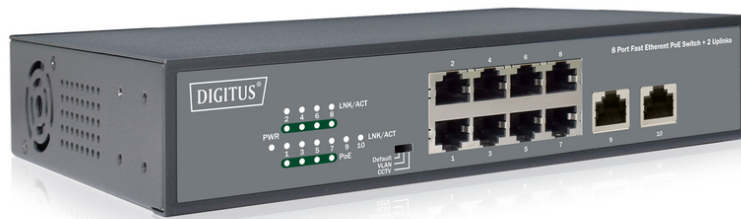

DIGITUS 8-Port Fast Ethernet PoE Networkswitch, Desktop, unmanaged, 2 Uplink Ports RJ45, 120 W, af/at

DN-95323-1
EAN 4016032457862

Fast Ethernet PoE Switch 8-port PoE + 2-port uplink, 120W PoE budget

Fast Ethernet PoE Switch, 8-port PoE + 2-port uplink, 120W PoE budget

Network Switch with integrated Power over Ethernet (PoE) solution for an optimal, cost effective and fast integration in small or medium-sized networks

- 8-port 10/100Base-TX with PoE support
- 2-port Fast Ethernet uplink
- Meets the network standards IEEE 802.3, IEEE802.3u, IEEE802.3q, IEEE802.3az, IEEE802.3x, IEEE802.3af, IEEE802.3at
- With integrated DIP switch to enable VLAN or extensive mode
- Extensive mode for ranges up to 250 meters with a transmission rate of 10Mbps
- PoE current output 55 V DC, max. 30 W per port
- PoE power supply mode A, PIN 1/2(+), 3/6(-)
- Supports non-blocking, non-head-of-line forwarding
- Supports back pressure and bandwidth control in each port
- Store and forward technology for optimized data transfer
- Automatic speed and half/full duplex recognition/adjustment
- Auto MDI/MDI-X function
- Backplane with 2 Gbps
- Supports up to 8K MAC addresses

- Integrated power supply unit
- Maximum PoE power of 120 watts
- Maximum output line 125 watts
- Fanless design
- Nombre de ports: 8
- Budget d'alimentation PoE: 120 W
- Norme PoE: IEEE802.3at (PoE+)
- Vitesse Ethernet: Fast Ethernet
- Utilisation industrielle: Non
- Adapté pour un usage en extérieur: Non
- Connexion du port uplink: RJ45/SFP
- Managed: Non
- Nombre de ports (uplink): 2
- PoE (Power over Ethernet): Oui
- Protection contre le vandalisme: Non
- Type d'installation: 19 pouces, Bureau
- VLAN: Non