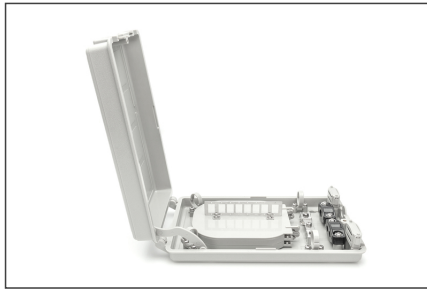

DIGITUS Fiber Optic Outdoor Distribution Box, 8x SC SX

DN-968915
EAN 4016032371021

FO distribution box, outdoor, 8x SC SX/LC DX 53x148x243 mm

- coupler holder for up to 8x SC SX or LC DX couplers
- 1x 16 mm diameter cable entry + 2x 14 mm diameter cable entries + 24x 2-3 mm diameter cable entries

- splice cassettes for up to 16 fibers
- earthing connection possible
- cable guiding rings
- incl. 12x shrink splice protection, tape, cable ties and fixing material

Logistics						
	Number (pcs)	Weight (kg)	Depth (cm)	Width (cm)	Height (cm)	cm³
Packaging Unit Carton	18	13.62	50.00	30.00	42.00	63,000.00
Packaging Unit Inside	1	0.76	6.50	16.00	28.00	2,912.00
Packaging Unit Single	1	0.76	6.50	16.00	28.00	2,912.00
Net single without Packaging	1	0.60	24.30	14.80	5.30	0.00

More images:

DN-908915
Fiber Optic Outdoor Distribution Box, 8x SC SX

DIGITUS

IP65 Protection Class
 Waterproof Outdoor
 Lock Mount
 Cable Management

DN-908915
Fiber Optic Outdoor Distribution Box, 8x SC SX

DIGITUS

IP65 Protection Class
 Waterproof Outdoor
 Lock Mount
 Cable Management

DN-908915
Fiber Optic Outdoor Distribution Box, 8x SC SX

DIGITUS

IP65 Protection Class
 Waterproof Outdoor
 Lock Mount
 Cable Management