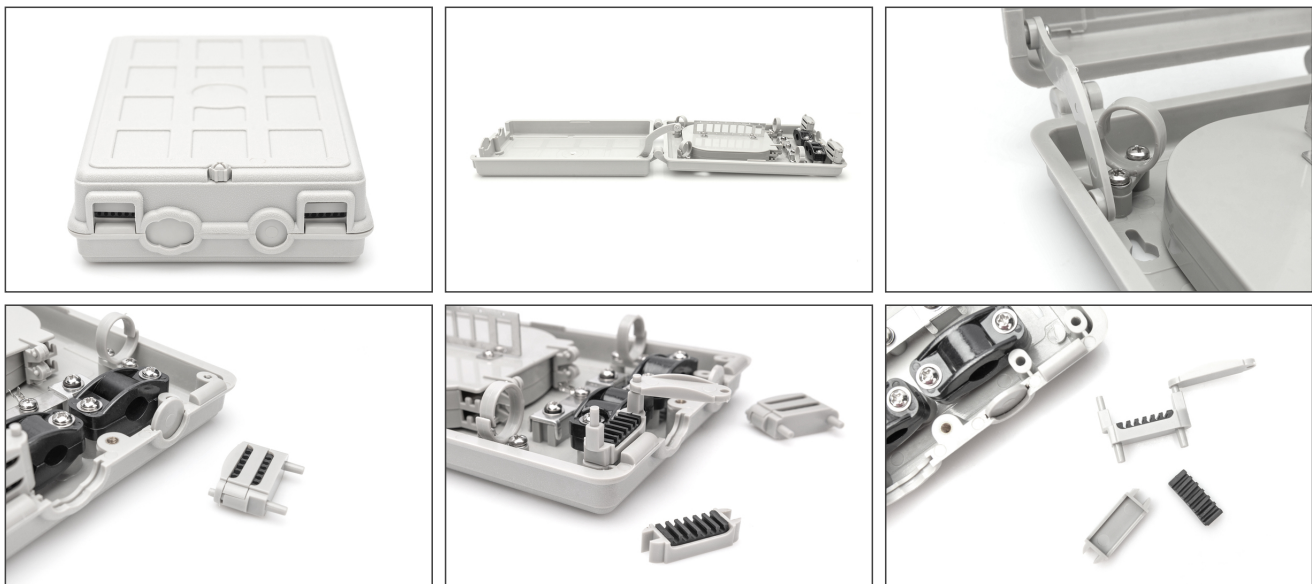

DIGITUS Fiber Optic Outdoor Distribution Box, 8x SC SX

DN-968915
EAN 4016032371021

FO distribution box, outdoor, 8x SC SX/LC DX 53x148x243 mm

- coupler holder for up to 8x SC SX or LC DX couplers
- 1x 16 mm diameter cable entry + 2x 14 mm diameter cable entries + 24x 2-3 mm diameter cable entries

- splice cassettes for up to 16 fibers
- earthing connection possible
- cable guiding rings
- incl. 12x shrink splice protection, tape, cable ties and fixing material

Logistics						
	Number (pcs)	Weight (kg)	Depth (cm)	Width (cm)	Height (cm)	cm³
Packaging Unit Carton	18	13.62	50.00	30.00	42.00	63,000.00
Packaging Unit Inside	1	0.76	6.50	16.00	28.00	2,912.00
Packaging Unit Single	1	0.76	6.50	16.00	28.00	2,912.00
Net single without Packaging	1	0.60	24.30	14.80	5.30	0.00

More images:

DN-908915
Fiber Optic Outdoor Distribution Box, 8x SC SX

DIGITUS

IP65 Protection Class
 Waterproof Outdoor
 Lock Mount
 Cable Management

DN-908915
Fiber Optic Outdoor Distribution Box, 8x SC SX

DIGITUS

IP65 Protection Class
 Waterproof Outdoor
 Lock Mount
 Cable Management

DN-908915
Fiber Optic Outdoor Distribution Box, 8x SC SX

DIGITUS

IP65 Protection Class
 Waterproof Outdoor
 Lock Mount
 Cable Management