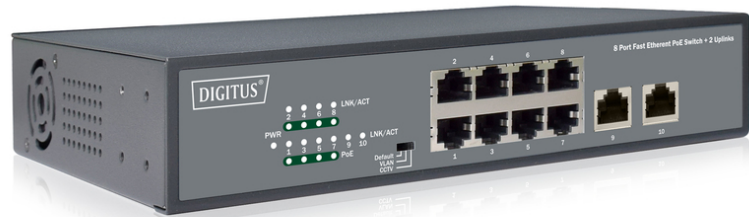

DIGITUS 8-Port Fast Ethernet PoE Networkswitch, Desktop, unmanaged, 2 Uplink Ports RJ45, 120 W, af/at

DN-95323-1
EAN 4016032457862

Fast Ethernet PoE Switch 8-port PoE + 2-port uplink, 120W PoE budget

Fast Ethernet PoE Switch, 8-port PoE + 2-port uplink, 120W PoE budget

Network Switch with integrated Power over Ethernet (PoE) solution for an optimal, cost effective and fast integration in small or medium-sized networks

- 8-port 10/100Base-TX with PoE support
- 2-port Fast Ethernet uplink
- Meets the network standards IEEE 802.3, IEEE802.3u, IEEE802.3q, IEEE802.3az, IEEE802.3x, IEEE802.3af, IEEE802.3at
- With integrated DIP switch to enable VLAN or extensive mode
- Extensive mode for ranges up to 250 meters with a transmission rate of 10Mbps
- PoE current output 55 V DC, max. 30 W per port
- PoE power supply mode A, PIN 1/2(+), 3/6(-)
- Supports non-blocking, non-head-of-line forwarding
- Supports back pressure and bandwidth control in each port
- Store and forward technology for optimized data transfer
- Automatic speed and half/full duplex recognition/adjustment
- Auto MDI/MDI-X function
- Backplane with 2 Gbps
- Supports up to 8K MAC addresses

- Integrated power supply unit
- Maximum PoE power of 120 watts
- Maximum output line 125 watts
- Fanless design
- Número de puertos: 8
- Capacidad de potencia PoE: 120 W
- Estándar PoE: IEEE802.3at (PoE+)
- Velocidad Ethernet: Fast Ethernet
- Uso industrial: no
- Apto para exteriores: no
- Conexión de puerto Uplink: RJ45/SFP
- Managed: no
- Número de puertos (Uplink):: 2
- PoE (Power over Ethernet): sí
- Protección contra vandalismo: no
- Tipo de instalación: 19 pulgadas, Escritorio
- VLAN: no