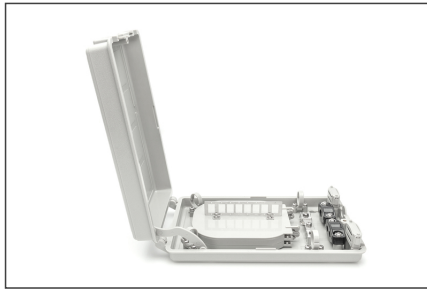

DIGITUS Fiber Optic Outdoor Distribution Box, 8x SC SX

DN-968915
EAN 4016032371021

FO distribution box, outdoor, 8x SC SX/LC DX 53x148x243 mm

- coupler holder for up to 8x SC SX or LC DX couplers
- 1x 16 mm diameter cable entry + 2x 14 mm diameter cable entries + 24x 2-3 mm diameter cable entries

- splice cassettes for up to 16 fibers
- earthing connection possible
- cable guiding rings
- incl. 12x shrink splice protection, tape, cable ties and fixing material

| Logistics | | | | | | |
|------------------------------|--------------|-------------|------------|------------|-------------|-----------|
| | Number (pcs) | Weight (kg) | Depth (cm) | Width (cm) | Height (cm) | cm³ |
| Packaging Unit Carton | 18 | 13.62 | 50.00 | 30.00 | 42.00 | 63,000.00 |
| Packaging Unit Inside | 1 | 0.76 | 6.50 | 16.00 | 28.00 | 2,912.00 |
| Packaging Unit Single | 1 | 0.76 | 6.50 | 16.00 | 28.00 | 2,912.00 |
| Net single without Packaging | 1 | 0.60 | 24.30 | 14.80 | 5.30 | 0.00 |

More images:

DN-908915
Fiber Optic Outdoor Distribution Box, 8x SC SX

DIGITUS

IP65 Protection Class
 Waterproof Outdoor
 Lock Mount
 Cable Management
 IP65 Protection Class

DN-908915
Fiber Optic Outdoor Distribution Box, 8x SC SX