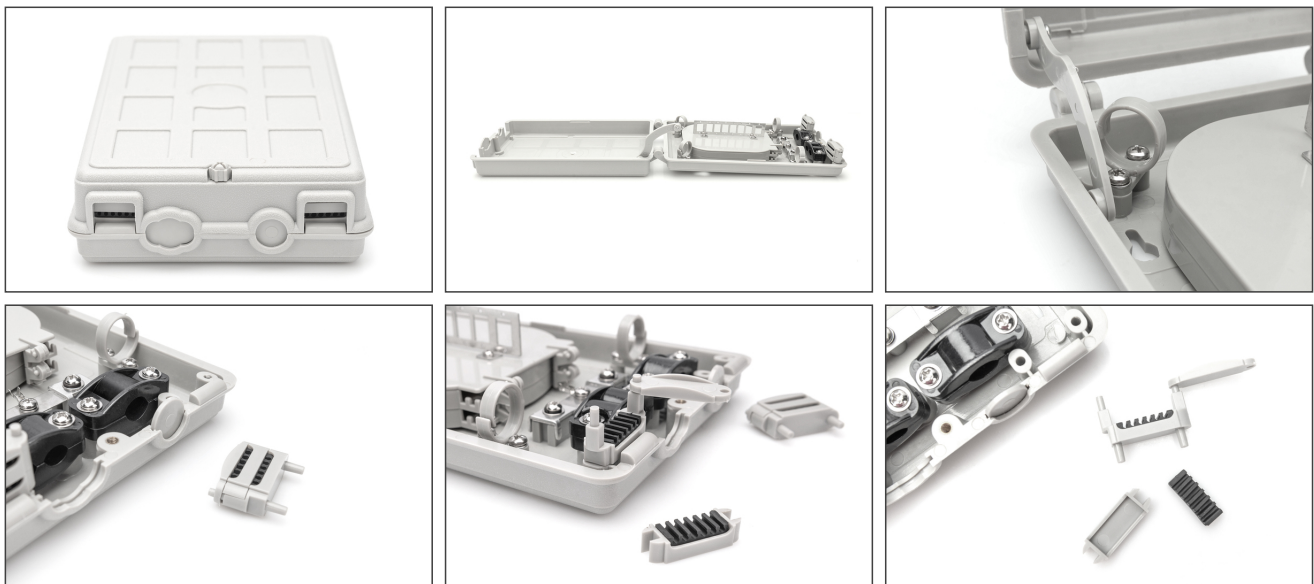

DIGITUS Fiber Optic Outdoor Distribution Box, 8x SC SX

DN-968915
EAN 4016032371021

FO distribution box, outdoor, 8x SC SX/LC DX 53x148x243 mm

- coupler holder for up to 8x SC SX or LC DX couplers
- 1x 16 mm diameter cable entry + 2x 14 mm diameter cable entries + 24x 2-3 mm diameter cable entries

- splice cassettes for up to 16 fibers
- earthing connection possible
- cable guiding rings
- incl. 12x shrink splice protection, tape, cable ties and fixing material

| Logistics | | | | | | |
|------------------------------|--------------|-------------|------------|------------|-------------|-----------|
| | Number (pcs) | Weight (kg) | Depth (cm) | Width (cm) | Height (cm) | cm³ |
| Packaging Unit Carton | 18 | 13.62 | 50.00 | 30.00 | 42.00 | 63,000.00 |
| Packaging Unit Inside | 1 | 0.76 | 6.50 | 16.00 | 28.00 | 2,912.00 |
| Packaging Unit Single | 1 | 0.76 | 6.50 | 16.00 | 28.00 | 2,912.00 |
| Net single without Packaging | 1 | 0.60 | 24.30 | 14.80 | 5.30 | 0.00 |

More images:

DN-908915
Fiber Optic Outdoor Distribution Box, 8x SC SX

DIGITUS

IP65 Protection Class
 Waterproof Outdoor
 Lock Mount
 Cable Management
 IP65 Protection Class

DN-908915
Fiber Optic Outdoor Distribution Box, 8x SC SX

DIGITUS

IP65 Protection Class
 Waterproof Outdoor
 Lock Mount
 Cable Management
 IP65 Protection Class

DN-908915
Fiber Optic Outdoor Distribution Box, 8x SC SX

DIGITUS

IP65 Protection Class
 Waterproof Outdoor
 Lock Mount
 Cable Management
 IP65 Protection Class