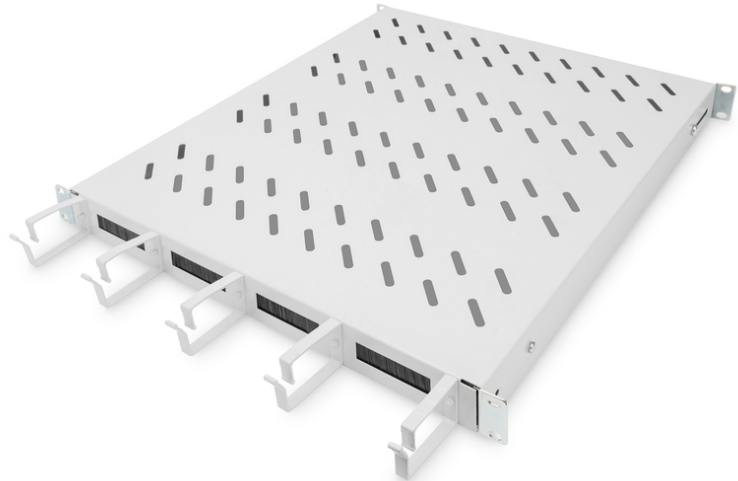

DIGITUS Shelf with cable management

DN-97682
EAN 4016032483496

1U fixed shelf for 800 mm depth cabinets incl. cable management, grey

The shelves for fixed installation can be easily installed on the four 483 mm (19") profile rails of your 483 mm (19") network or server cabinet. Thanks to the stable, perforated plate with a load capacity of up to 120 kg, these are the optimal carrying surface for components that cannot be installed in 483 mm (19") systems. The combination with integrated cable management brackets and feedthroughs enables an optimized cable management concept for a wide variety of application scenarios.

- for fixed mounting on the four 483 mm (19") profile rails
- sturdy, perforated steel sheet

- Cable opening: 17 x 65 mm
- Cable management bracket: 67 mm
- Color: light grey, RAL 7035
- Load capacity: 120 kg
- Mounting type: Fixed mounting
- Units: 1
- Inch form factor (IEC 60297): 482.6 mm (19")
- Suitable cabinet depth: 800 mm