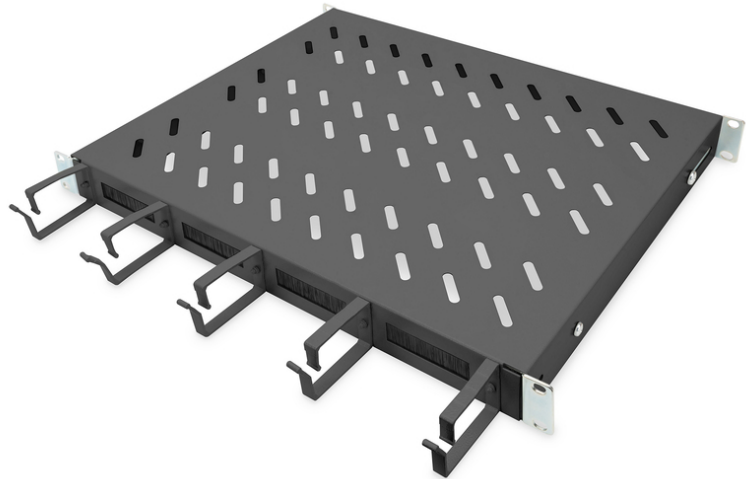

DIGITUS Shelf with cable management

DN-97681
EAN 4016032483489

1U fixed shelf for 600 mm depth cabinets incl. cable management, black

The shelves for fixed installation can be easily installed on the four 483 mm (19") profile rails of your 483 mm (19") network or server cabinet. Thanks to the stable, perforated plate with a load capacity of up to 120 kg, these are the optimal carrying surface for components that cannot be installed in 483 mm (19") systems. The combination with integrated cable management brackets and feedthroughs enables an optimized cable management concept for a wide variety of application scenarios.

- for fixed mounting on the four 483 mm (19") profile rails
- sturdy, perforated steel sheet

- Cable opening: 17 x 65 mm
- Cable management bracket: 67 mm
- Color: black, RAL 9005
- Load capacity: 120 kg
- Mounting type: Fixed mounting
- Units: 1
- Inch form factor (IEC 60297): 482.6 mm (19")
- Suitable cabinet depth: 600 mm