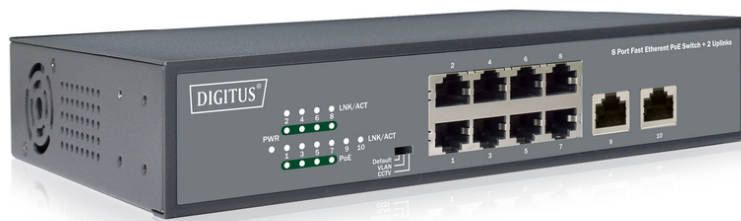

DIGITUS 8-Port Fast Ethernet PoE Networkswitch, Desktop, unmanaged, 2 Uplink Ports RJ45, 120 W, af/at

DN-95323-1
EAN 4016032457862

Fast Ethernet PoE Switch 8-port PoE + 2-port uplink, 120W PoE budget

Fast Ethernet PoE Switch, 8-port PoE + 2-port uplink, 120W PoE budget

Network Switch with integrated Power over Ethernet (PoE) solution for an optimal, cost effective and fast integration in small or medium-sized networks

- 8-port 10/100Base-TX with PoE support
- 2-port Fast Ethernet uplink
- Meets the network standards IEEE 802.3, IEEE802.3u, IEEE802.3q, IEEE802.3az, IEEE802.3x, IEEE802.3af, IEEE802.3at
- With integrated DIP switch to enable VLAN or extensive mode
- Extensive mode for ranges up to 250 meters with a transmission rate of 10Mbps
- PoE current output 55 V DC, max. 30 W per port
- PoE power supply mode A, PIN 1/2(+), 3/6(-)
- Supports non-blocking, non-head-of-line forwarding
- Supports back pressure and bandwidth control in each port
- Store and forward technology for optimized data transfer
- Automatic speed and half/full duplex recognition/adjustment
- Auto MDI/MDI-X function
- Backplane with 2 Gbps
- Supports up to 8K MAC addresses

- Integrated power supply unit
- Maximum PoE power of 120 watts
- Maximum output line 125 watts
- Fanless design
- Number of ports: 8
- PoE Power budget: 120 W
- PoE standard: IEEE802.3at (PoE+)
- Ethernet speed: Fast Ethernet
- Industrial usage: no
- Installation type: 19 inch, Desktop
- Managed: no
- Number of ports (Uplink): 2
- Outdoorsuitable: no
- PoE (Power over Ethernet): yes
- Protection against vandalism: no
- Uplink port connection: RJ45/SFP
- VLAN: no