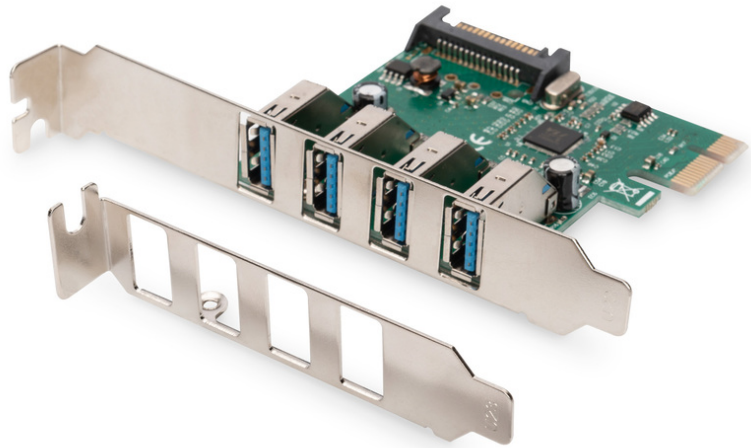

DIGITUS 4-Port USB 3.0 PCI Express Add-on Card

DS-30221-1
EAN 4016032448082

USB 3.0, 4 Port, PCI Express Add-On card 4 Ports A/F External, VL805 chipset

The performance boost for the new generation of ultra fast USB peripherals

Data transfer rate up to 5 Gbps

- 4x USB 3.0 ports
- Downward compatible to USB 2.0/1.1 devices
- Supported data transfer rates: Super-Speed (5Gbps), High-Speed (480Mbps), Full-Speed (12Mbps) and Low-Speed (1.5Mbps)
- Supports plug and play and hot swapping
- Compliant with PCI-Express Specification v2.0 and backward compatible with PCI-Express 1.x