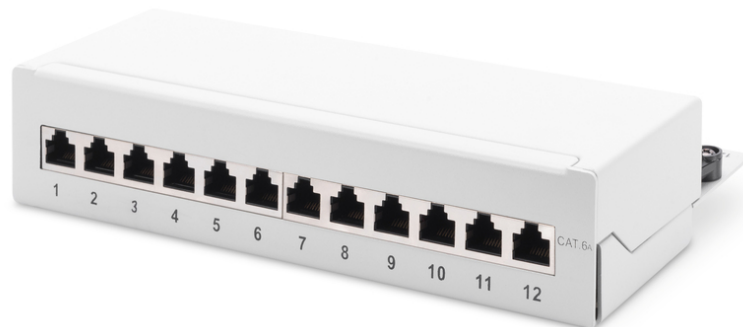

# DIGITUS Desktop CAT 6A, Class EA patch panel, shielded, grey

DN-91612SD-EA-G  
EAN 4016032444886

**Desktop CAT 6A, patch panel, shielded Class EA, 12-port RJ45, 8P8C, LSA, grey RAL 7035**

The Desktop Patch Panels from DIGITUS® are the ideal solution for SoHo applications (Smart Office Home Office). The fully shielded RJ45 sockets provide an optimal stability for your cables with best performances.

**Applicable for SOHO solutions**

- Transmission properties: Category 6A, Class EA
- Area of application: Up to 500 MHz, 10GBase-T
- Norms: ISO/IEC 11801 2nd Ed., EN 50173-1, EIA/TIA 568-C, 802.3af, 802.3at PoE+
- General properties:
- Suitable for surface mount installation
- RJ45 female, 8P8C
- Cable installation via LSA strips, color coded according to EIA/TIA 568 A & B
- Cable fixing with smart cable ties
- Central ground connection
- 360° shield coverage
- Mechanical properties:
- Housing material: 1.5 mm galvanic cold rolled steel, acc. to EN1.4301, UNS S30400, AISI 304 and LMSAD110
- RJ45 female material: ABS UL 94V-0
- RJ45 female contact: Tinned phosphor bronze, 0.5 µ gold-plated contact
- RJ45 shielding: Tinned bronze

- LSA termination clamp: Krone LSA+, UL 94V-2, zinc plated phosphor bronze
- Ground wire: Not included
- Conductor plate: FR4, UL 94V-0
- Physical properties:
- Insertion force: 30N max. (IEC 60603-7-5)
- Retention strength: 7.7 kg between jack and plug
- Operation temperature: -20° C to +70 °C (ISO/IEC 11801, EN 50173-1, ANSI/TIA/EIA 568 C)
- Mating cycles female: > 750 acc. to ISO/IEC 11801, IEC 60603-7-5
- Clamp: > 200 acc. to ISO/IEC 11801, IEC 60603-7-5
- IDC wire size: 22 – 26 AWG solid and stranded conductor
- Insulation resistance: > 500 MOhm
- Contact resistance: < 20 MilliOhm
- Dielectric strength: 1000 VDC (Contact/Contact), 1500 VDC (Contact/Ground)
- Color grey (RAL 7035)
- Color: light grey, RAL 7035
- Ports: 12
- Units: 1
- Category: CAT 6A
- Category: CAT 6A