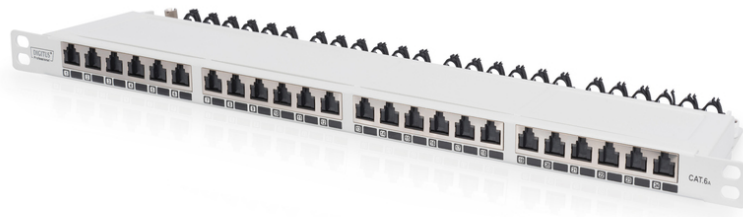

DIGITUS CAT 6A, Class EA High Density Patch Panel, shielded

DN-91624S-SL-EA-G
EAN 4016032444848

CAT 6A EA patch panel, shielded, 24-port RJ45 dust cover, 8P8C, 0.5U, grey RAL 7035

The DIGITUS® 24-port 0.5U Patch Panel offers a high density. As the panel is only 0.5U in height, it allows to present 48 ports on 1U (2 panels with 24 ports each) which can be installed.

Save a lot of space (only 0.5U) - With shutters for dust protection - Best performance and link quality for your network

- Transmission properties: Category 6A, Class EA
- Area of application: Up to 500 MHz, 10GBase-T
- Norms: ISO/IEC 11801 2nd Ed., EN 50173-1, EIA/TIA 568-C, 802.3af, 802.3at PoE+
- General properties:
- Suitable for 483 mm (19") cabinet mounting
- RJ45 female, 8P8C
- Cable installation via LSA strips, color coded according to EIA/TIA 568 A & B
- Cable fixing with smart cable ties
- Central ground connection
- 360° shield coverage
- Integrated dust cover
- Mechanical properties:
- Housing material: 1.5 mm galvanic cold rolled steel, acc. to EN1.4301, UNS S30400, AISI 304 and LMSAD110
- RJ45 female material: ABS UL 94V-0

- RJ45 female contact: Tinned phosphor bronze, 0.5 µ gold-plated contact
- RJ45 shielding: Tinned bronze
- LSA termination clamp: Krone LSA+, UL 94V-2, zinc plated phosphor bronze
- Ground wire: Not included
- Conductor plate: FR4, UL 94V-0
- Physical properties:
- Insertion force: 30N max. (IEC 60603-7-5)
- Retention strength: 7.7 kg between jack and plug
- Operation temperature: -20° C to +70 °C (ISO/IEC 11801, EN 50173-1, ANSI/TIA/EIA 568 C)
- Mating cycles female: > 750 acc. to ISO/IEC 11801, IEC 60603-7-5
- Clamp: > 200 acc. to ISO/IEC 11801, IEC 60603-7-5
- IDC wire size: 22 – 26 AWG solid and stranded conductor
- Insulation resistance: > 500 MOhm
- Contact resistance: < 20 MilliOhm
- Dielectric strength: 1000 VDC (Contact/Contact), 1500 VDC (Contact/Ground)
- Colour: Grey RAL7035
- Color: light grey, RAL 7035
- Ports: 24
- Units: 0
- Units: 0
- Category: CAT 6A