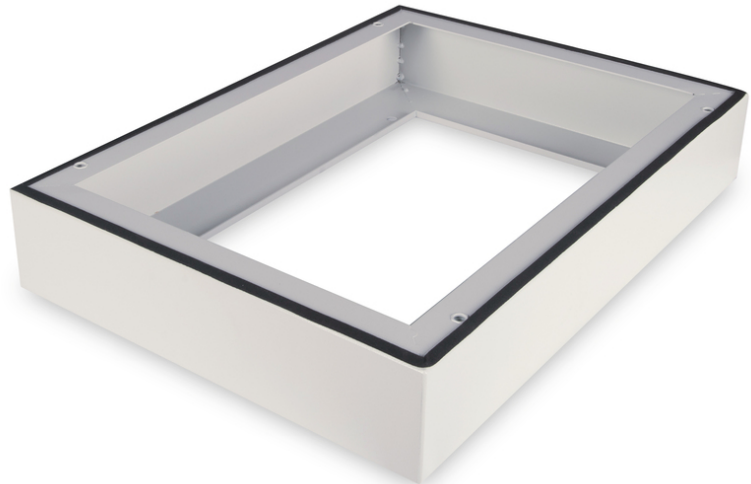

# DIGITUS Plinth for IP55 Wall Mounting Cabinets - 600x450 mm (WxD)

DN-19 PLINTH-45-I-OD  
EAN 4016032444169

**Plinth for IP55 outdoor wall mounting cabinet 100x600x450 mm, color grey (RAL 7035)**

The plinth for 483 mm (19") IP55 wall mounting cabinets extends the height to 100 mm and provides space for organized cabling. Mounting can be done easily via included screws. The plinth is also equipped with a gasket to maintain the IP55 protection. It makes the floor installation on concrete basement possible.

- Easy installation underneath the cabinets

- 1.5 - 2.0 mm strong steel sheet
- Color: light grey, RAL 7035
- Depth: 450 mm
- Width: 600 mm
- For cabinet series: Wall Mounting
- Inch form factor (IEC 60297): 482.6 mm (19")