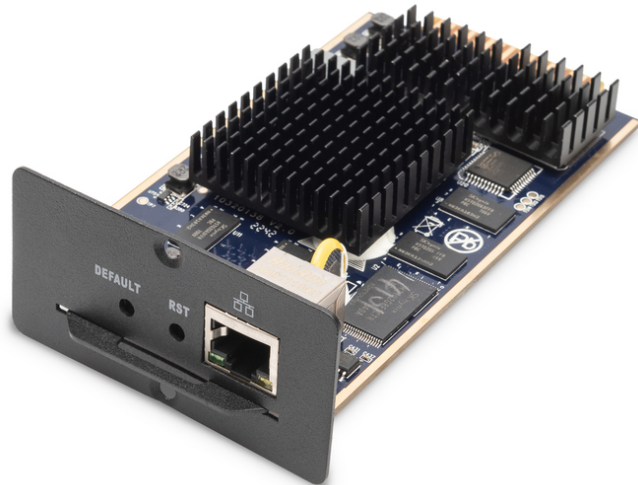

DIGITUS IP Function Module for KVM Switches

DS-51000-1
EAN 4016032430018

IP function module for KVM switches for DS-23200-2, DS-23000-2, remote control

The Digitus ® IP modules are ideal for use with KVM switches in small to medium server rooms, where an administrator access must be guaranteed at any time from any location. They provide direct connection via a KVM switch connected to the computer via an existing Internet connection.